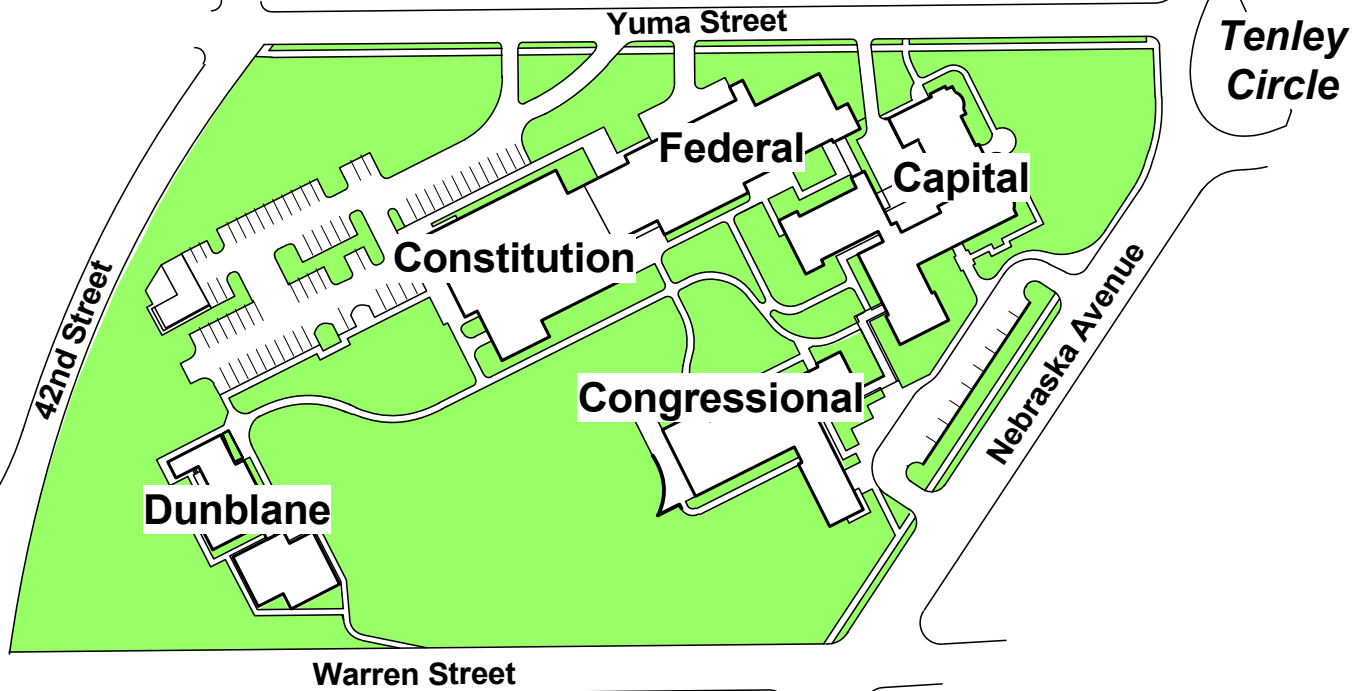

Washington College of Law

Tenley Campus

Vicinity Map

Tenley Campus
4000 Brandywine Street
4200 Wisconsin Avenue
4620 Wisconsin Avenue
METRO

Main Campus

Washington College of Law
 4801 Massachusetts Avenue, N.W.
 Washington, D.C. 20016

Vicinity Map

Tenley Campus
 4000 Brandywine Street
 4200 Wisconsin Avenue
 4620 Wisconsin Avenue
METRO

American University - Main Campus
 4400 Massachusetts Avenue, N.W.
 Washington, D.C. 20016

AMERICAN UNIVERSITY
 WASHINGTON, D.C.
 Office of University Architect 9-13-10

Tenley Campus

50 150 350

500 FEET

AMERICAN UNIVERSITY

WASHINGTON, D.C.

Office of University Architect

9-13-10

↑ Vicinity Map