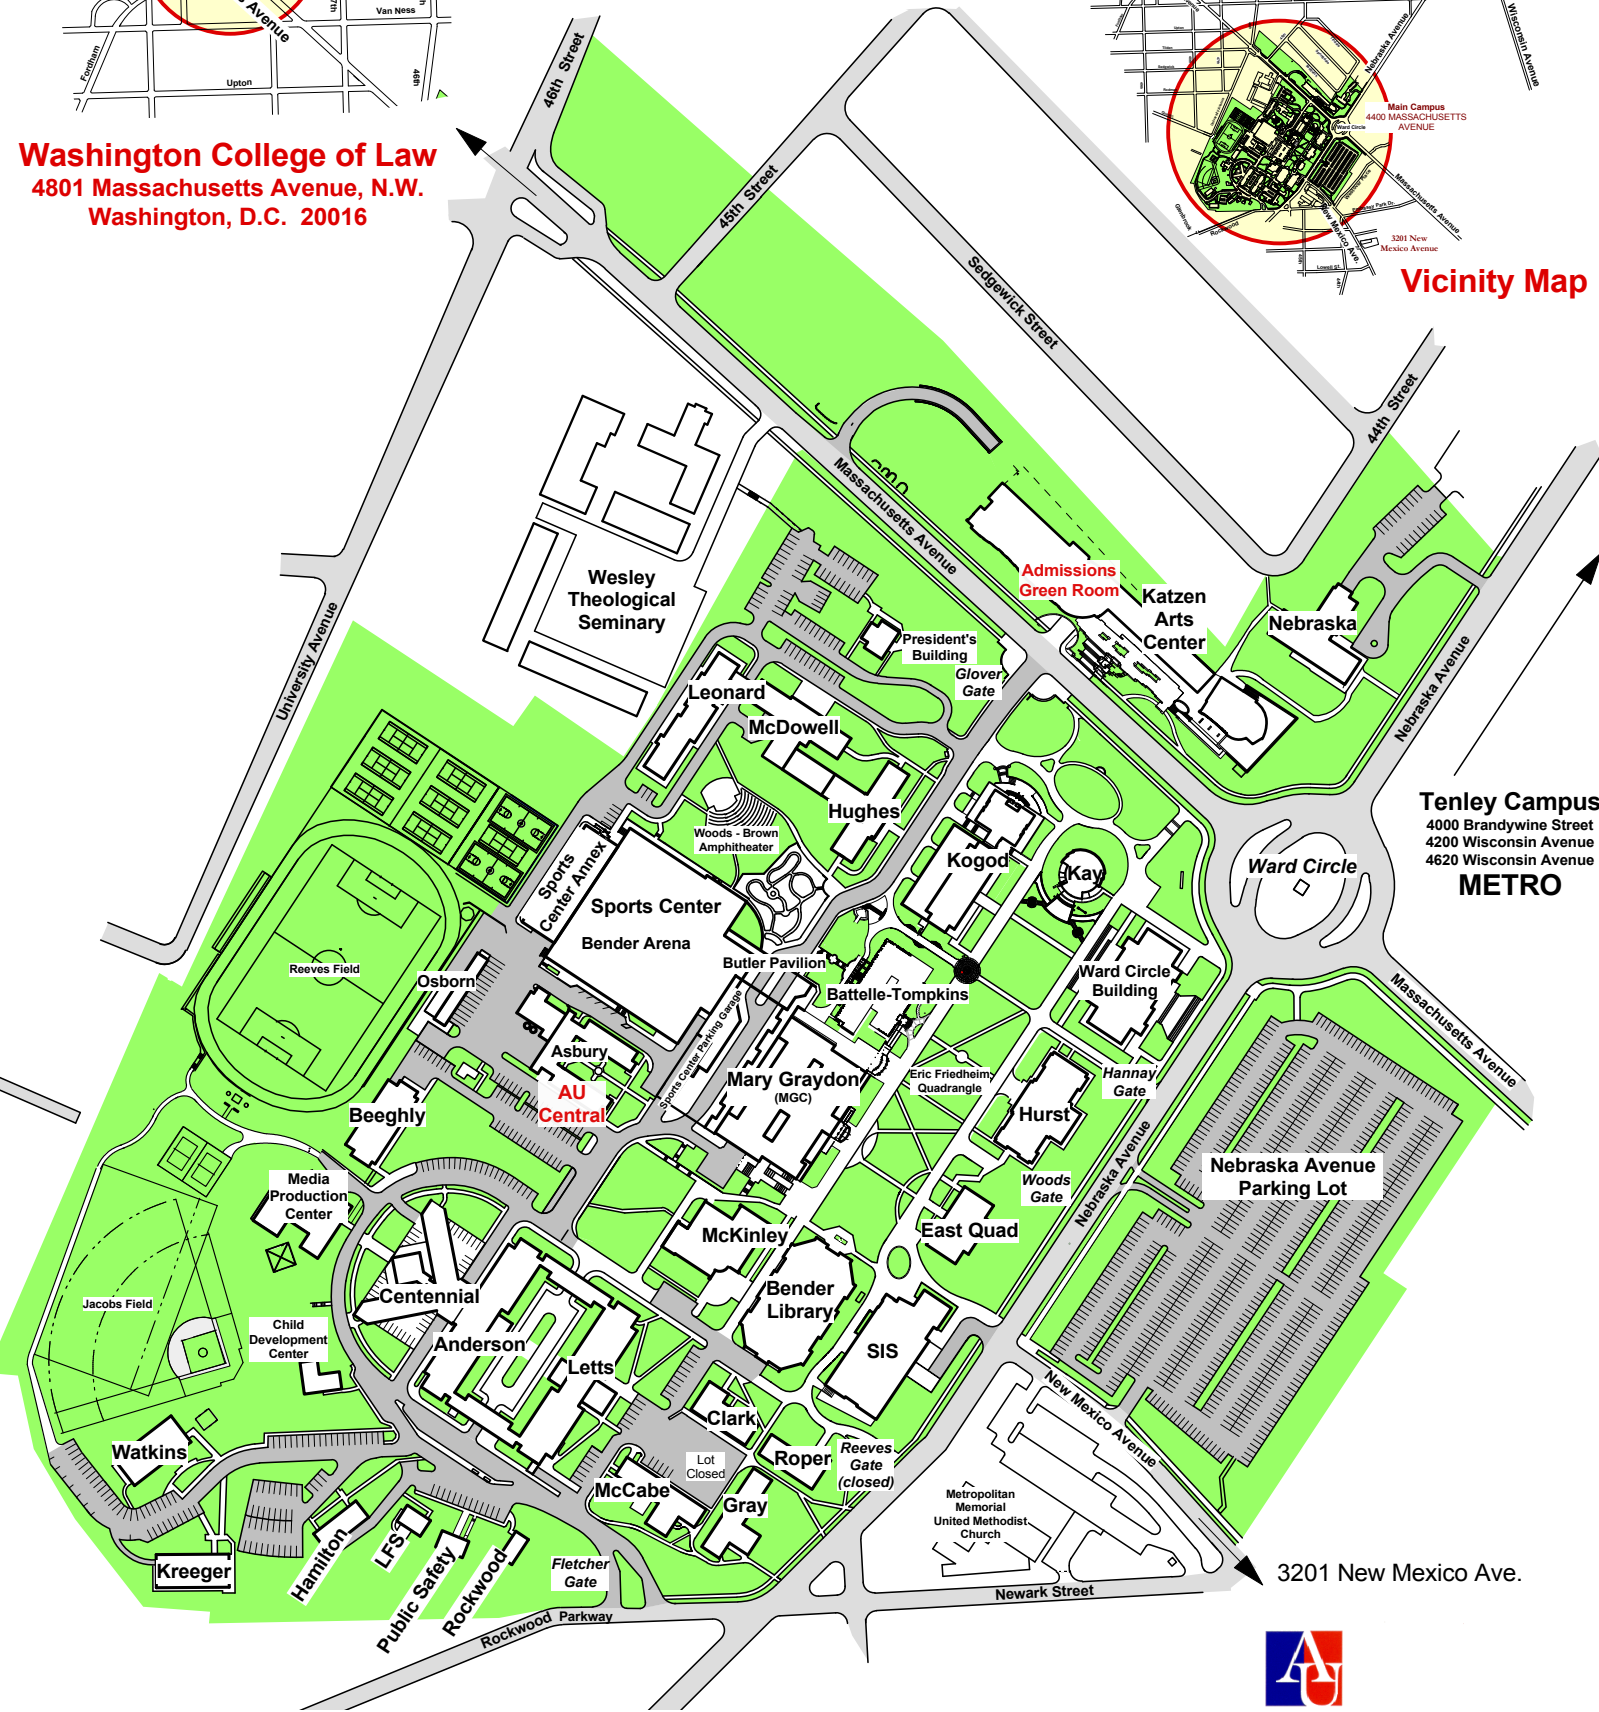

Washington College of Law

Tenley Campus

Vicinity Map

Tenley Campus
4000 Brandywine Street
4200 Wisconsin Avenue
4620 Wisconsin Avenue
METRO

Main Campus

Washington College of Law
 4801 Massachusetts Avenue, N.W.
 Washington, D.C. 20016

Vicinity Map

Tenley Campus
 4000 Brandywine Street
 4200 Wisconsin Avenue
 4620 Wisconsin Avenue
METRO

American University - Main Campus
 4400 Massachusetts Avenue, N.W.
 Washington, D.C. 20016

AMERICAN UNIVERSITY
 WASHINGTON, D.C.
 Office of University Architect 9-13-10

Tenley Campus

50 150 350

500 FEET

AMERICAN UNIVERSITY

WASHINGTON, D.C.

Office of University Architect

9-13-10

↑ Vicinity Map