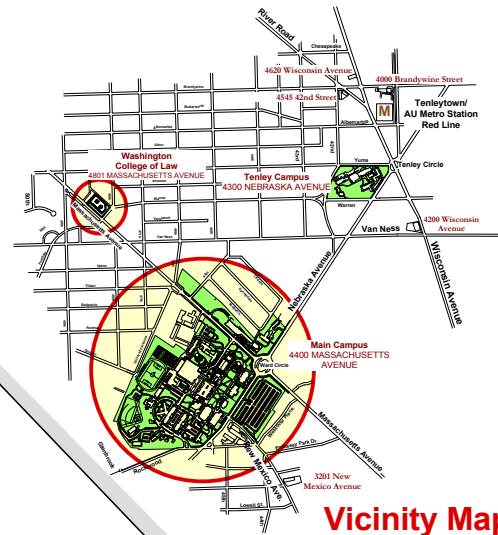

Washington College of Law

Tenley Campus

Vicinity Map

Tenley Campus
4000 Brandywine Street
4200 Wisconsin Avenue
4620 Wisconsin Avenue
METRO

Main Campus

Washington College of Law
 4801 Massachusetts Avenue, N.W.
 Washington, D.C. 20016

Vicinity Map

Tenley Campus
 4000 Brandywine Street
 4200 Wisconsin Avenue
 4620 Wisconsin Avenue
METRO

American University - Main Campus
 4400 Massachusetts Avenue, N.W.
 Washington, D.C. 20016

AMERICAN UNIVERSITY
 WASHINGTON, D.C.
 Office of University Architect 9-13-10

Tenley Campus

50 150 350

500 FEET

AMERICAN UNIVERSITY

WASHINGTON, D.C.

Office of University Architect

9-13-10

↑ Vicinity Map