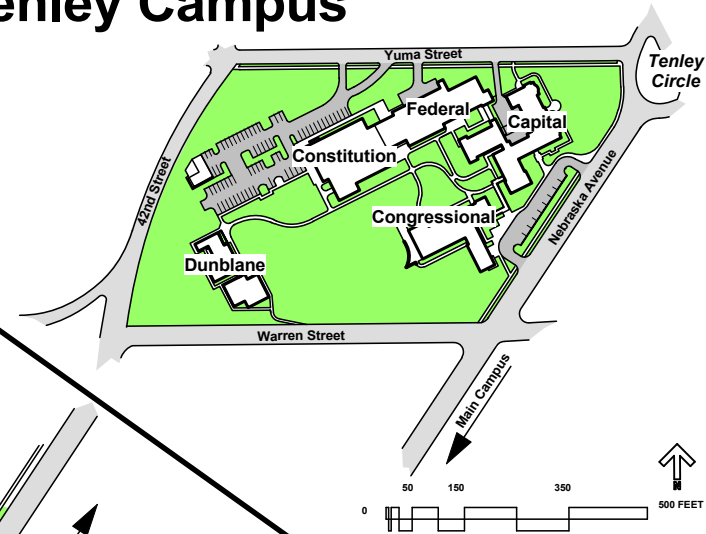

Washington College of Law

Tenley Campus

Vicinity Map

Tenley Campus
4000 Brandywine Street
4200 Wisconsin Avenue
4620 Wisconsin Avenue
METRO

Main Campus

Washington College of Law
 4801 Massachusetts Avenue, N.W.
 Washington, D.C. 20016

Vicinity Map

Tenley Campus
 4000 Brandywine Street
 4200 Wisconsin Avenue
 4620 Wisconsin Avenue
METRO

American University - Main Campus
 4400 Massachusetts Avenue, N.W.
 Washington, D.C. 20016

AMERICAN UNIVERSITY
 WASHINGTON, D.C.
 Office of University Architect 9-13-10

Tenley Campus

50 150 350

500 FEET

AMERICAN UNIVERSITY

WASHINGTON, D.C.

Office of University Architect

9-13-10

↑ Vicinity Map