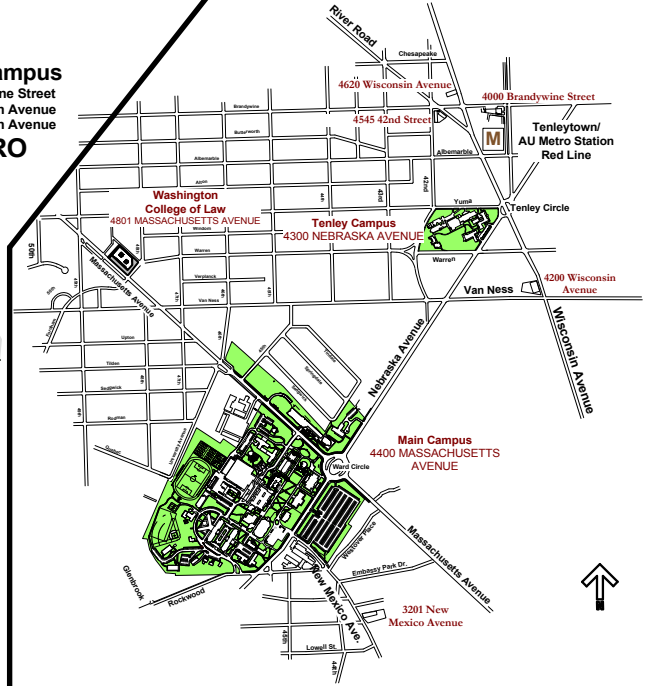

Washington College of Law

Tenley Campus

Vicinity Map

Tenley Campus
4000 Brandywine Street
4200 Wisconsin Avenue
4620 Wisconsin Avenue
METRO

Main Campus

Washington College of Law
 4801 Massachusetts Avenue, N.W.
 Washington, D.C. 20016

Vicinity Map

Tenley Campus
 4000 Brandywine Street
 4200 Wisconsin Avenue
 4620 Wisconsin Avenue
METRO

American University - Main Campus
 4400 Massachusetts Avenue, N.W.
 Washington, D.C. 20016

AMERICAN UNIVERSITY
 WASHINGTON, D.C.
 Office of University Architect 9-13-10

Tenley Campus

50 150 350

500 FEET

AMERICAN UNIVERSITY

WASHINGTON, D.C.

Office of University Architect

9-13-10

↑ Vicinity Map