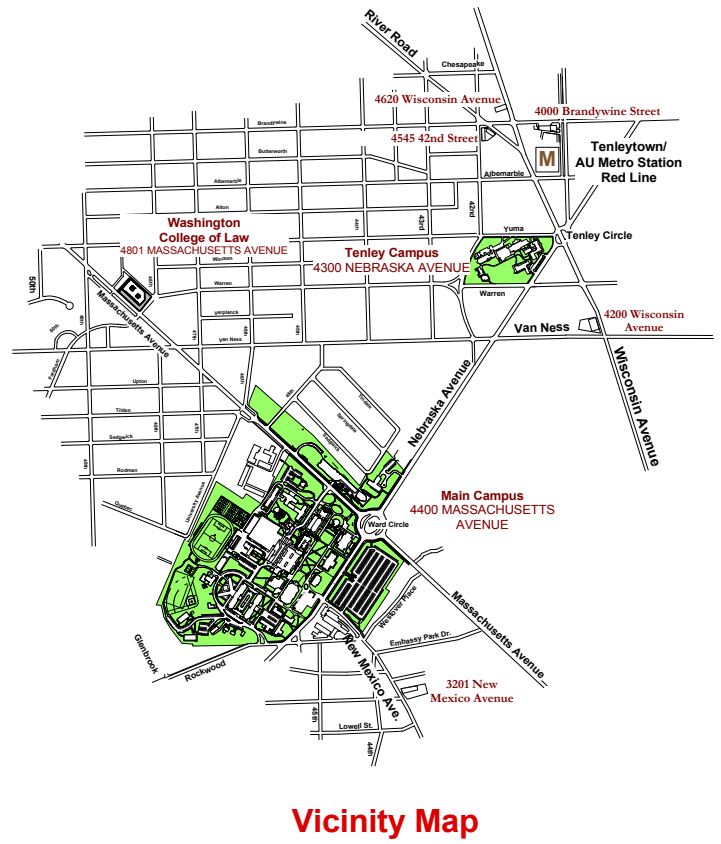

Washington College of Law

Tenley Campus

Vicinity Map

Tenley Campus
4000 Brandywine Street
4200 Wisconsin Avenue
4620 Wisconsin Avenue
METRO

Main Campus

Washington College of Law
 4801 Massachusetts Avenue, N.W.
 Washington, D.C. 20016

Vicinity Map

Tenley Campus
 4000 Brandywine Street
 4200 Wisconsin Avenue
 4620 Wisconsin Avenue
METRO

American University - Main Campus
 4400 Massachusetts Avenue, N.W.
 Washington, D.C. 20016

AMERICAN UNIVERSITY
 WASHINGTON, D.C.
 Office of University Architect 9-13-10

Tenley Campus

50 150 350

500 FEET

AMERICAN UNIVERSITY

WASHINGTON, D.C.

Office of University Architect

9-13-10

↑ Vicinity Map