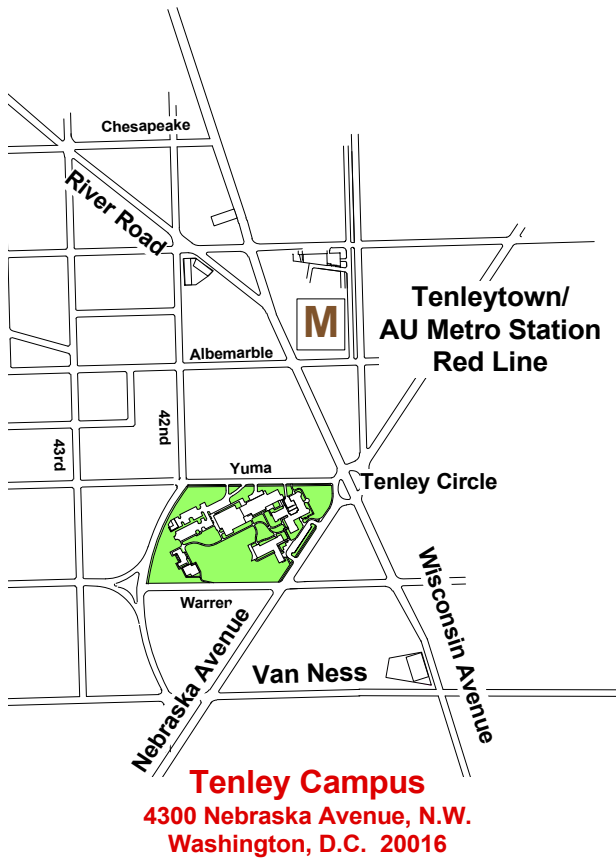

Washington College of Law

Tenley Campus

Vicinity Map

Tenley Campus
4000 Brandywine Street
4200 Wisconsin Avenue
4620 Wisconsin Avenue
METRO

Main Campus

Washington College of Law
 4801 Massachusetts Avenue, N.W.
 Washington, D.C. 20016

Vicinity Map

Tenley Campus
 4000 Brandywine Street
 4200 Wisconsin Avenue
 4620 Wisconsin Avenue
METRO

American University - Main Campus
 4400 Massachusetts Avenue, N.W.
 Washington, D.C. 20016

AMERICAN UNIVERSITY
 WASHINGTON, D.C.
 Office of University Architect 9-13-10