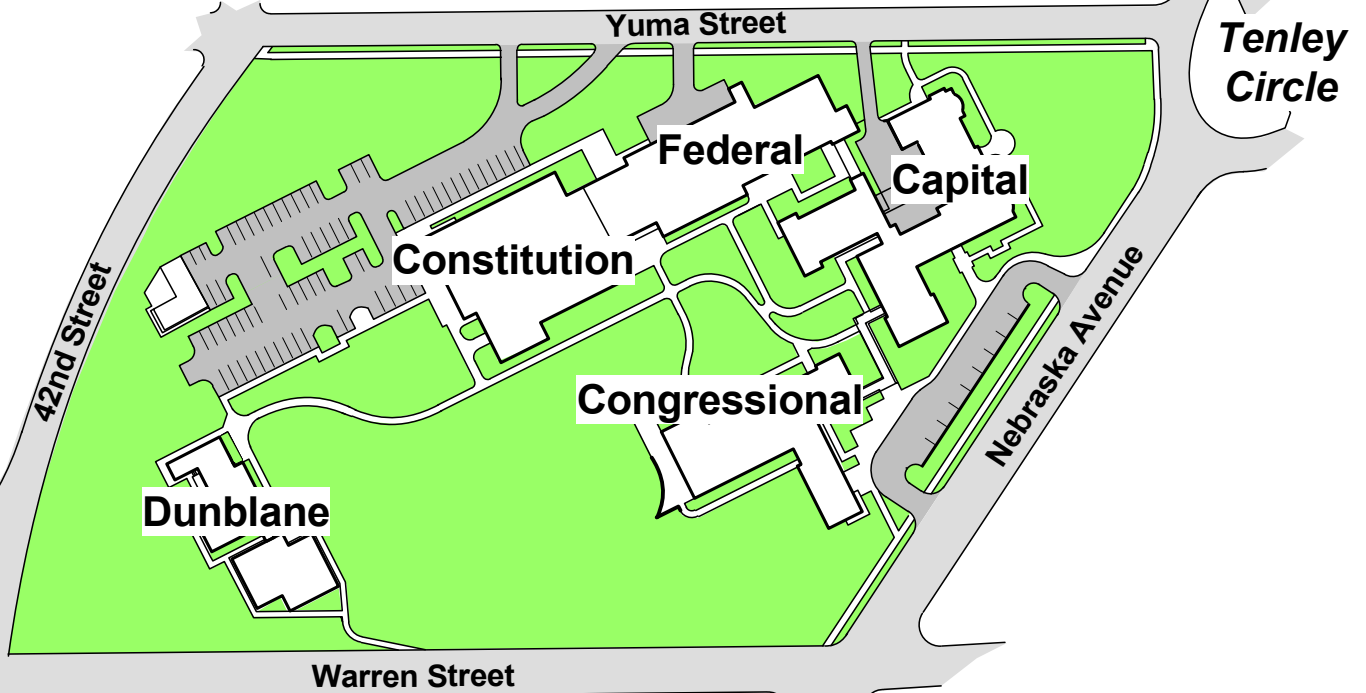

Washington College of Law

Tenley Campus

Tenley Campus
 4000 Brandywine Street
 4200 Wisconsin Avenue
 4620 Wisconsin Avenue
METRO

Vicinity Map

Main Campus

3201 New Mexico Ave.

AMERICAN UNIVERSITY
 WASHINGTON, DC

American University - Main Campus
 4400 Massachusetts Avenue, N.W.
 Washington, D.C. 20016

AMERICAN UNIVERSITY
 WASHINGTON, D.C.
 Office of University Architect 7-30-2009

Tenley Campus
 4300 Nebraska Avenue, N.W.
 Washington, D.C. 20016

Vicinity Map

Tenley Campus

AMERICAN UNIVERSITY
 WASHINGTON, D.C.

Office of University Architect

7-30-2009

↑ Vicinity Map