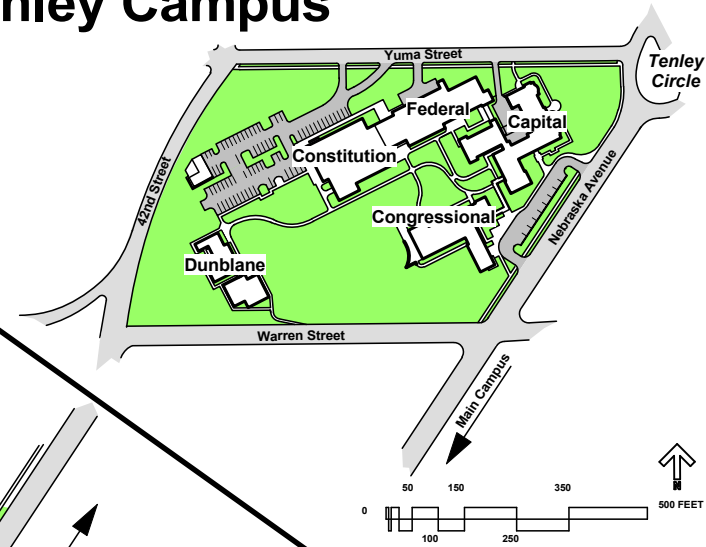

Washington College of Law

Tenley Campus

Tenley Campus
 4000 Brandywine Street
 4200 Wisconsin Avenue
 4620 Wisconsin Avenue
METRO

Vicinity Map

Main Campus

3201 New Mexico Ave.

AMERICAN UNIVERSITY
 WASHINGTON, DC

Office of University Architect 7-30-2009

Washington College of Law
 4801 Massachusetts Avenue, N.W.
 Washington, D.C. 20016

Vicinity Map

Tenley Campus
 4000 Brandywine Street
 4200 Wisconsin Avenue
 4620 Wisconsin Avenue
METRO

American University - Main Campus
 4400 Massachusetts Avenue, N.W.
 Washington, D.C. 20016

AMERICAN UNIVERSITY
 WASHINGTON, D.C.
 Office of University Architect 7-30-2009

Tenley Campus
 4300 Nebraska Avenue, N.W.
 Washington, D.C. 20016

Vicinity Map

Tenley Campus

AMERICAN UNIVERSITY
 WASHINGTON, D.C.

Office of University Architect

7-30-2009

↑ Vicinity Map