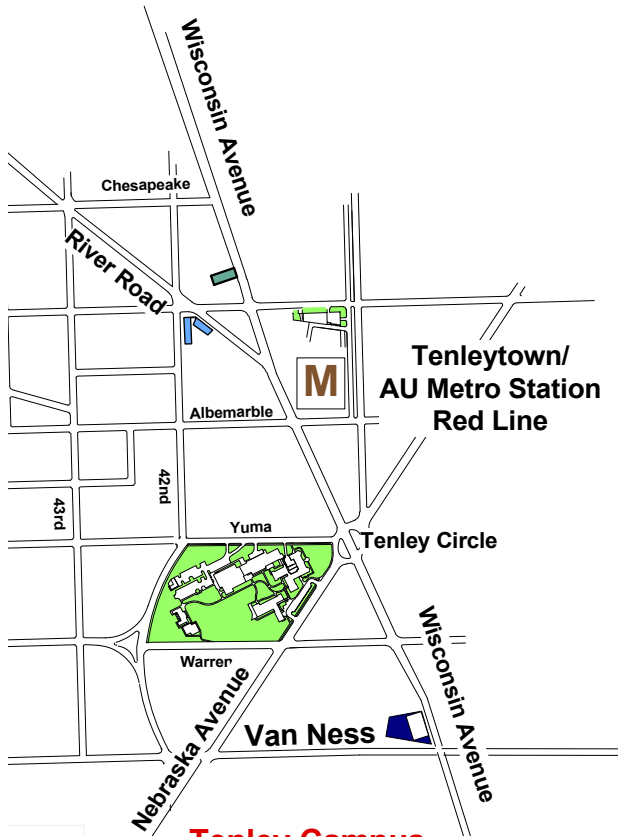

Washington College of Law

Tenley Campus

Tenley Campus
 4000 Brandywine Street
 4200 Wisconsin Avenue
 4620 Wisconsin Avenue
METRO

Vicinity Map

Main Campus

3201 New Mexico Ave.

AMERICAN UNIVERSITY
 WASHINGTON, DC

Office of University Architect 7-30-2009

Washington College of Law
 4801 Massachusetts Avenue, N.W.
 Washington, D.C. 20016

Vicinity Map

Tenley Campus
 4000 Brandywine Street
 4200 Wisconsin Avenue
 4620 Wisconsin Avenue
METRO

American University - Main Campus
 4400 Massachusetts Avenue, N.W.
 Washington, D.C. 20016

AMERICAN UNIVERSITY
 WASHINGTON, D.C.
 Office of University Architect 7-30-2009

Tenley Campus
 4300 Nebraska Avenue, N.W.
 Washington, D.C. 20016

Vicinity Map

Tenley Campus

AMERICAN UNIVERSITY
 WASHINGTON, D.C.

Office of University Architect

7-30-2009

↑ Vicinity Map