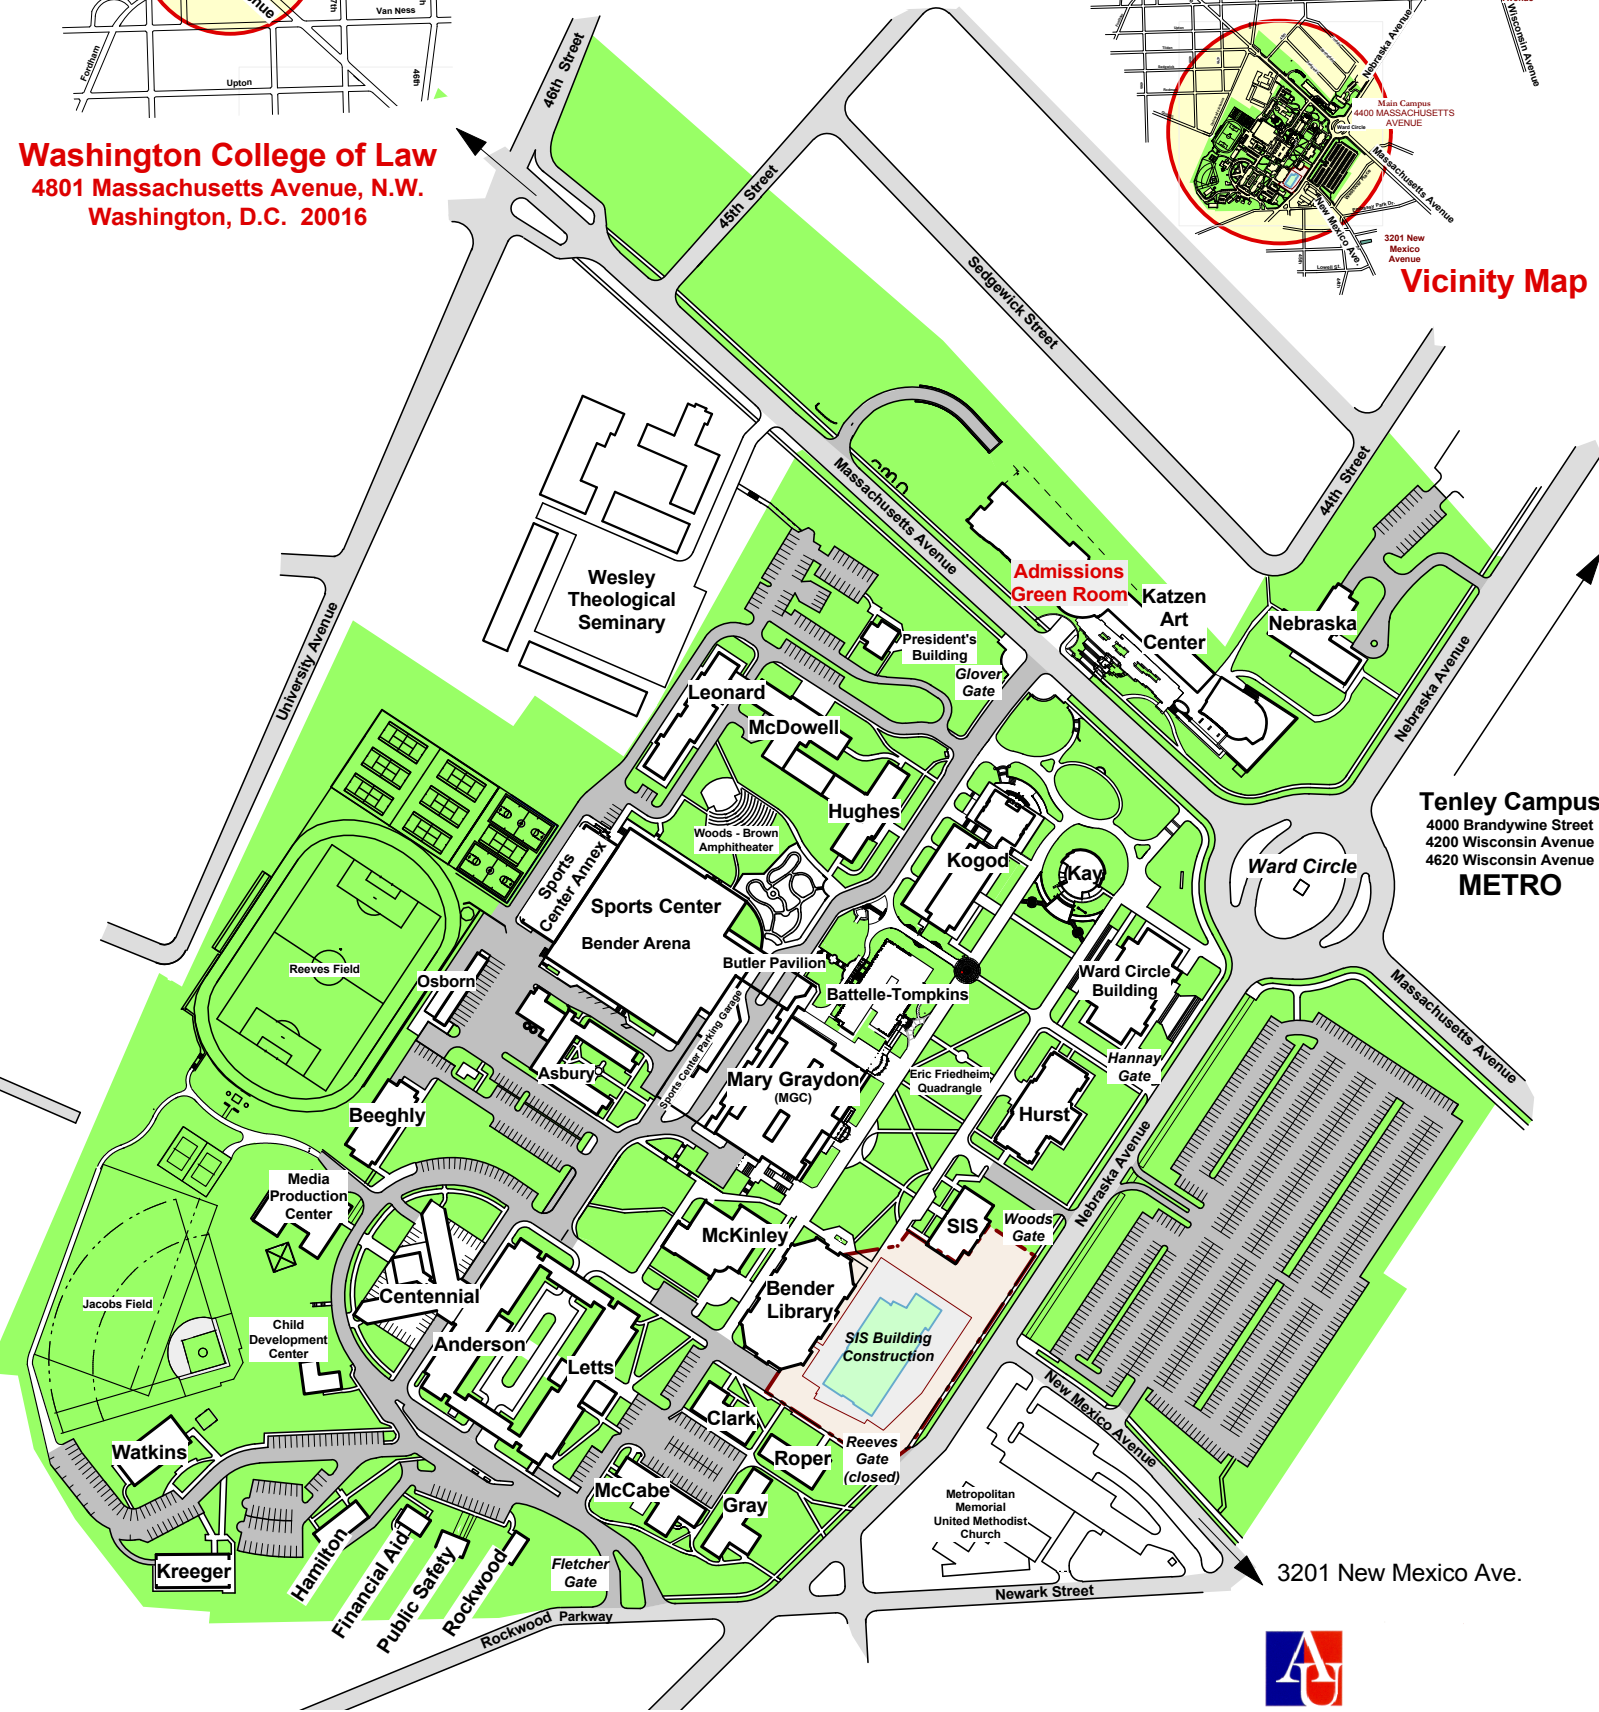

Washington College of Law

Tenley Campus

Tenley Campus
 4000 Brandywine Street
 4200 Wisconsin Avenue
 4620 Wisconsin Avenue
METRO

Vicinity Map

Main Campus

3201 New Mexico Ave.

AMERICAN UNIVERSITY
 WASHINGTON, DC

Office of University Architect 7-30-2009

Washington College of Law
 4801 Massachusetts Avenue, N.W.
 Washington, D.C. 20016

Vicinity Map

Tenley Campus
 4000 Brandywine Street
 4200 Wisconsin Avenue
 4620 Wisconsin Avenue
METRO

American University - Main Campus
 4400 Massachusetts Avenue, N.W.
 Washington, D.C. 20016

AMERICAN UNIVERSITY
 WASHINGTON, D.C.
 Office of University Architect 7-30-2009

Tenley Campus
 4300 Nebraska Avenue, N.W.
 Washington, D.C. 20016

Vicinity Map

Tenley Campus

AMERICAN UNIVERSITY
 WASHINGTON, D.C.

Office of University Architect

7-30-2009

↑ Vicinity Map