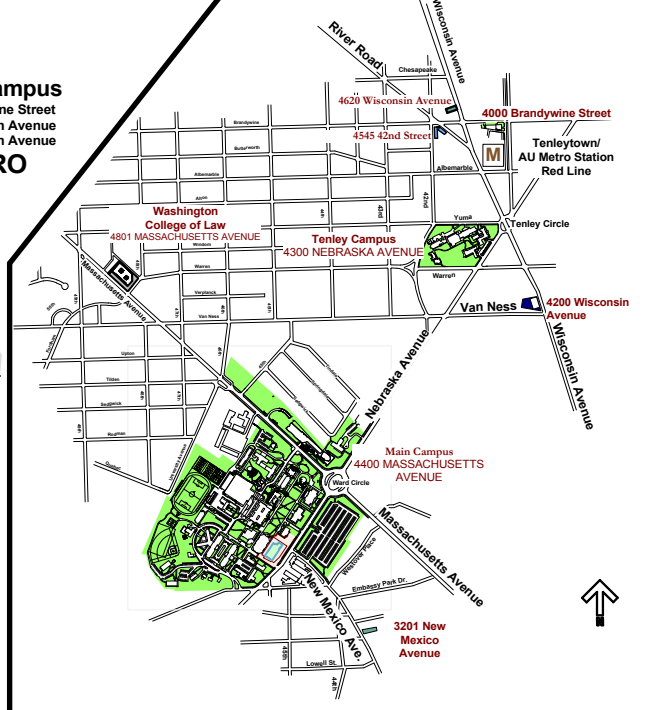

Washington College of Law

Tenley Campus

Tenley Campus
 4000 Brandywine Street
 4200 Wisconsin Avenue
 4620 Wisconsin Avenue
METRO

Vicinity Map

Main Campus

3201 New Mexico Ave.

AMERICAN UNIVERSITY
 WASHINGTON, DC

Office of University Architect 7-30-2009

Washington College of Law
 4801 Massachusetts Avenue, N.W.
 Washington, D.C. 20016

Vicinity Map

Tenley Campus
 4000 Brandywine Street
 4200 Wisconsin Avenue
 4620 Wisconsin Avenue
METRO

American University - Main Campus
 4400 Massachusetts Avenue, N.W.
 Washington, D.C. 20016

AMERICAN UNIVERSITY
 WASHINGTON, D.C.
 Office of University Architect 7-30-2009

Tenley Campus
 4300 Nebraska Avenue, N.W.
 Washington, D.C. 20016

Vicinity Map

Tenley Campus

AMERICAN UNIVERSITY
 WASHINGTON, D.C.

Office of University Architect

7-30-2009

↑ Vicinity Map