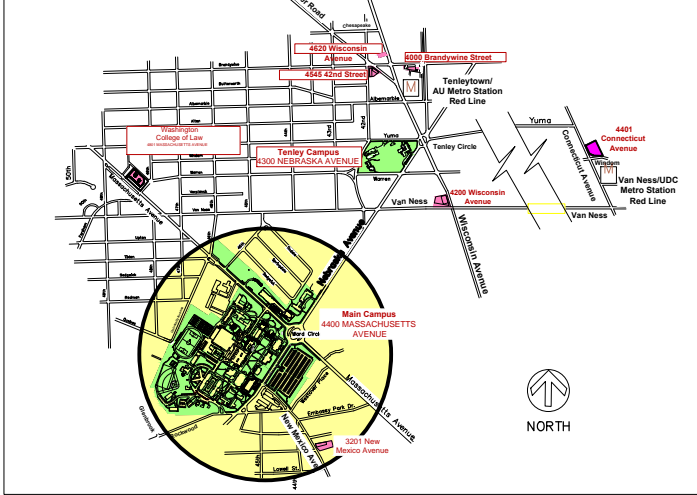

# Washington College of Law

4801 Massachusetts Ave, NW  
Washington, DC 20016

# Vicinity Map

# Main Campus

4400 Massachusetts Ave, NW  
Washington, DC 20016