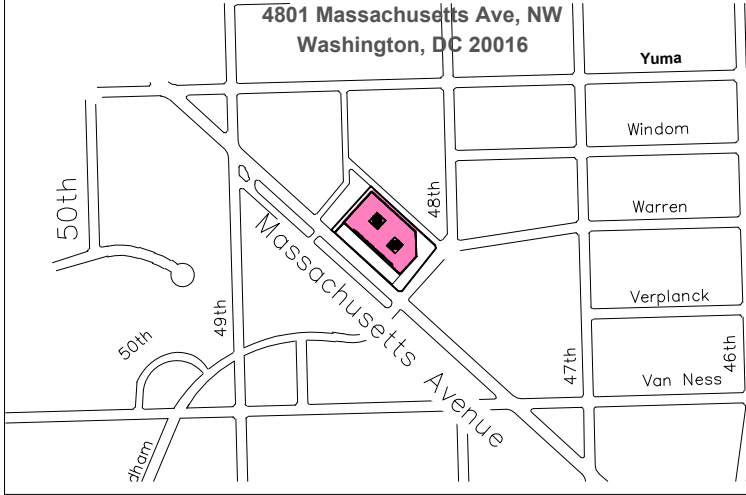

# Washington College of Law

4801 Massachusetts Ave, NW  
Washington, DC 20016

# Vicinity Map

# Main Campus

4400 Massachusetts Ave, NW  
Washington, DC 20016