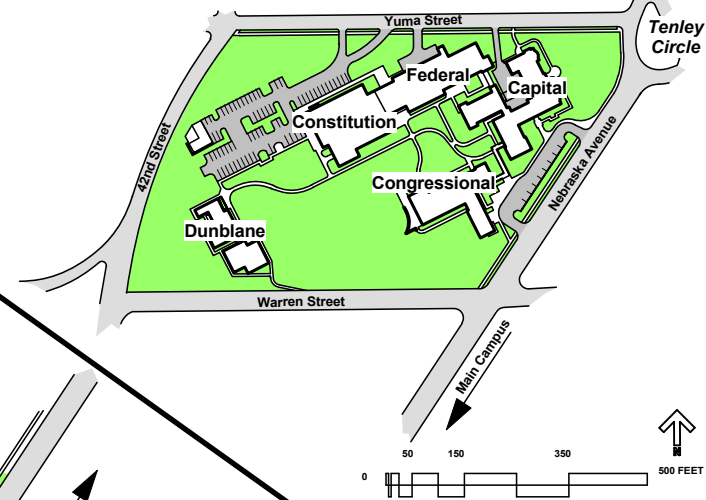

Washington College of Law

Tenley Campus

Meeting Locations

Admissions Green Room

Vicinity Map

Tenley Campus
 4000 Brandywine Street
 4200 Wisconsin Avenue
 4620 Wisconsin Avenue
METRO

Main Campus

3201 New Mexico Ave.