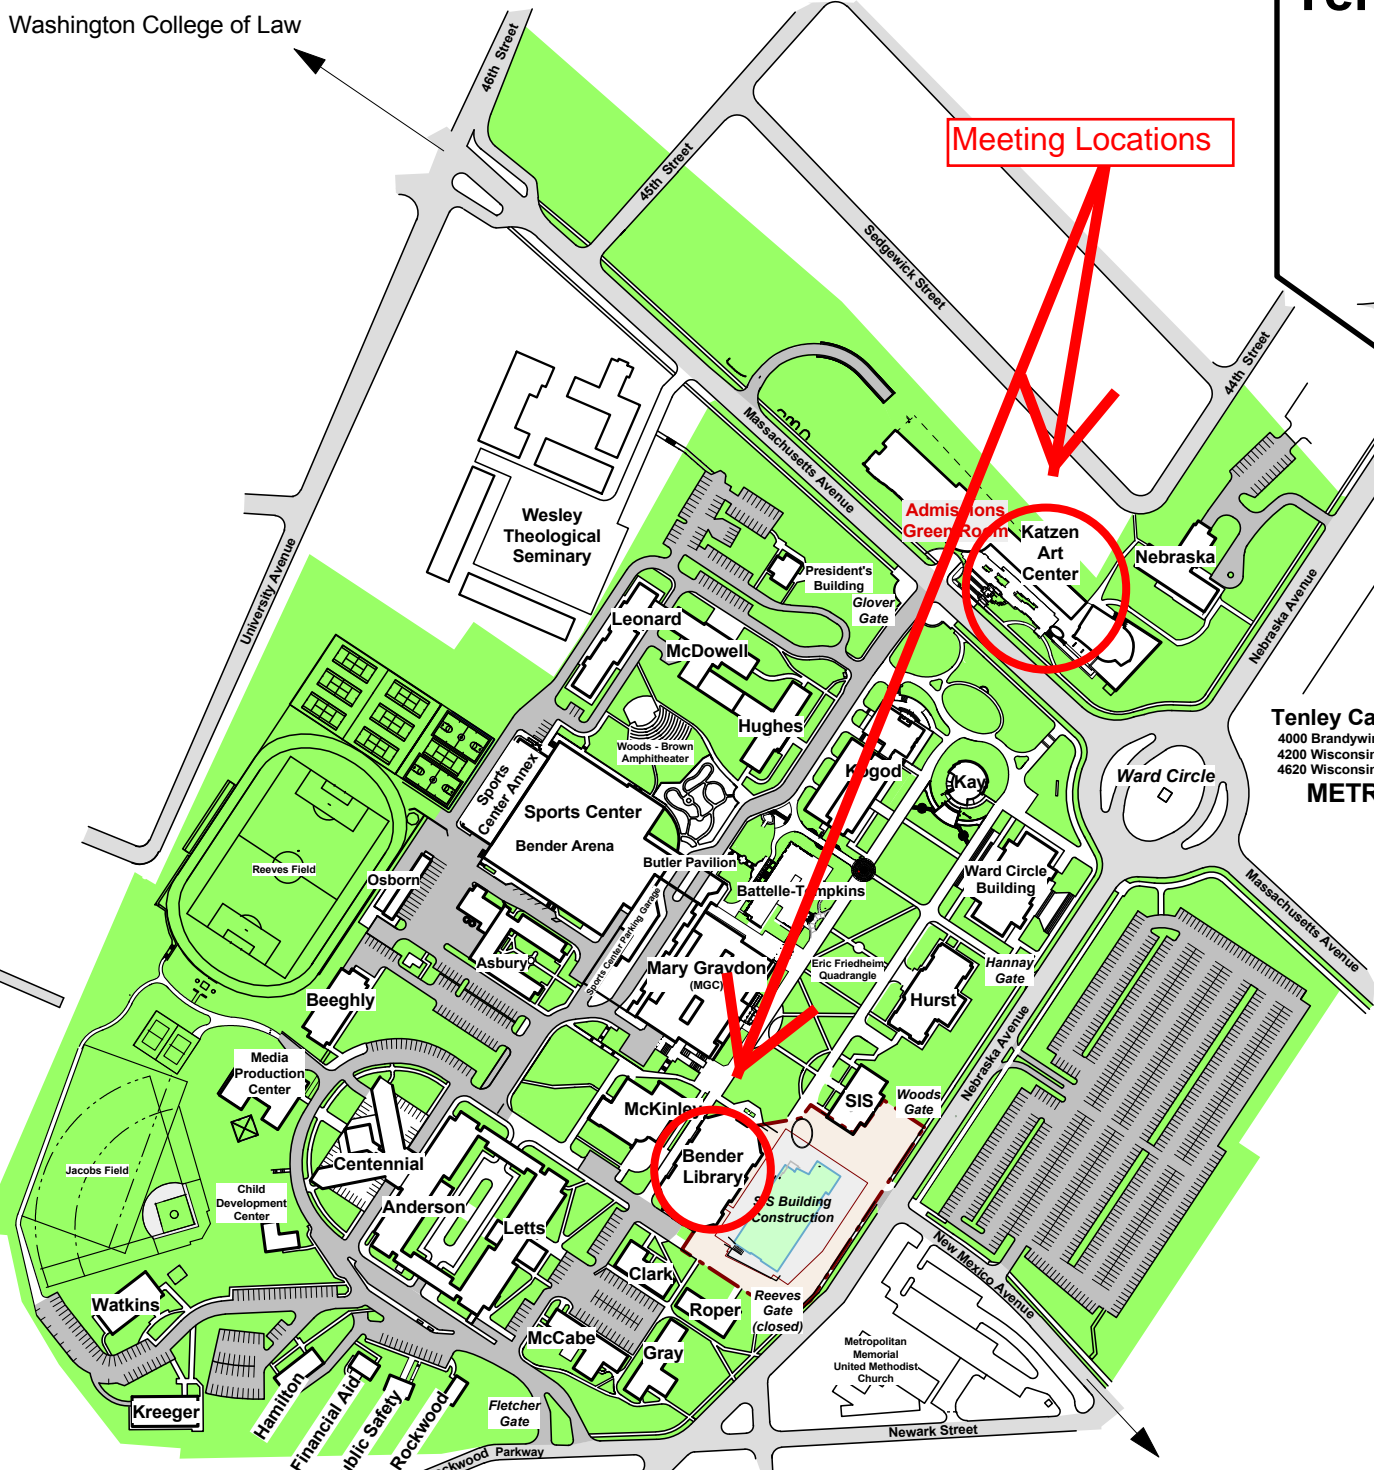

Washington College of Law

Tenley Campus

Meeting Locations

Admissions Green Room

Vicinity Map

Tenley Campus
 4000 Brandywine Street
 4200 Wisconsin Avenue
 4620 Wisconsin Avenue
METRO

Main Campus

3201 New Mexico Ave.