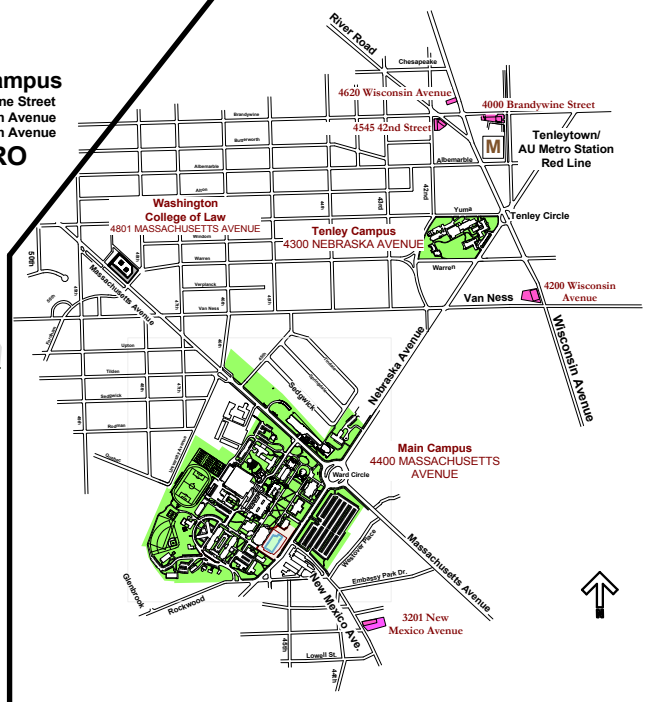

Washington College of Law

Tenley Campus

Meeting Locations

Admissions Green Room

Vicinity Map

Tenley Campus
 4000 Brandywine Street
 4200 Wisconsin Avenue
 4620 Wisconsin Avenue
METRO

Main Campus

3201 New Mexico Ave.