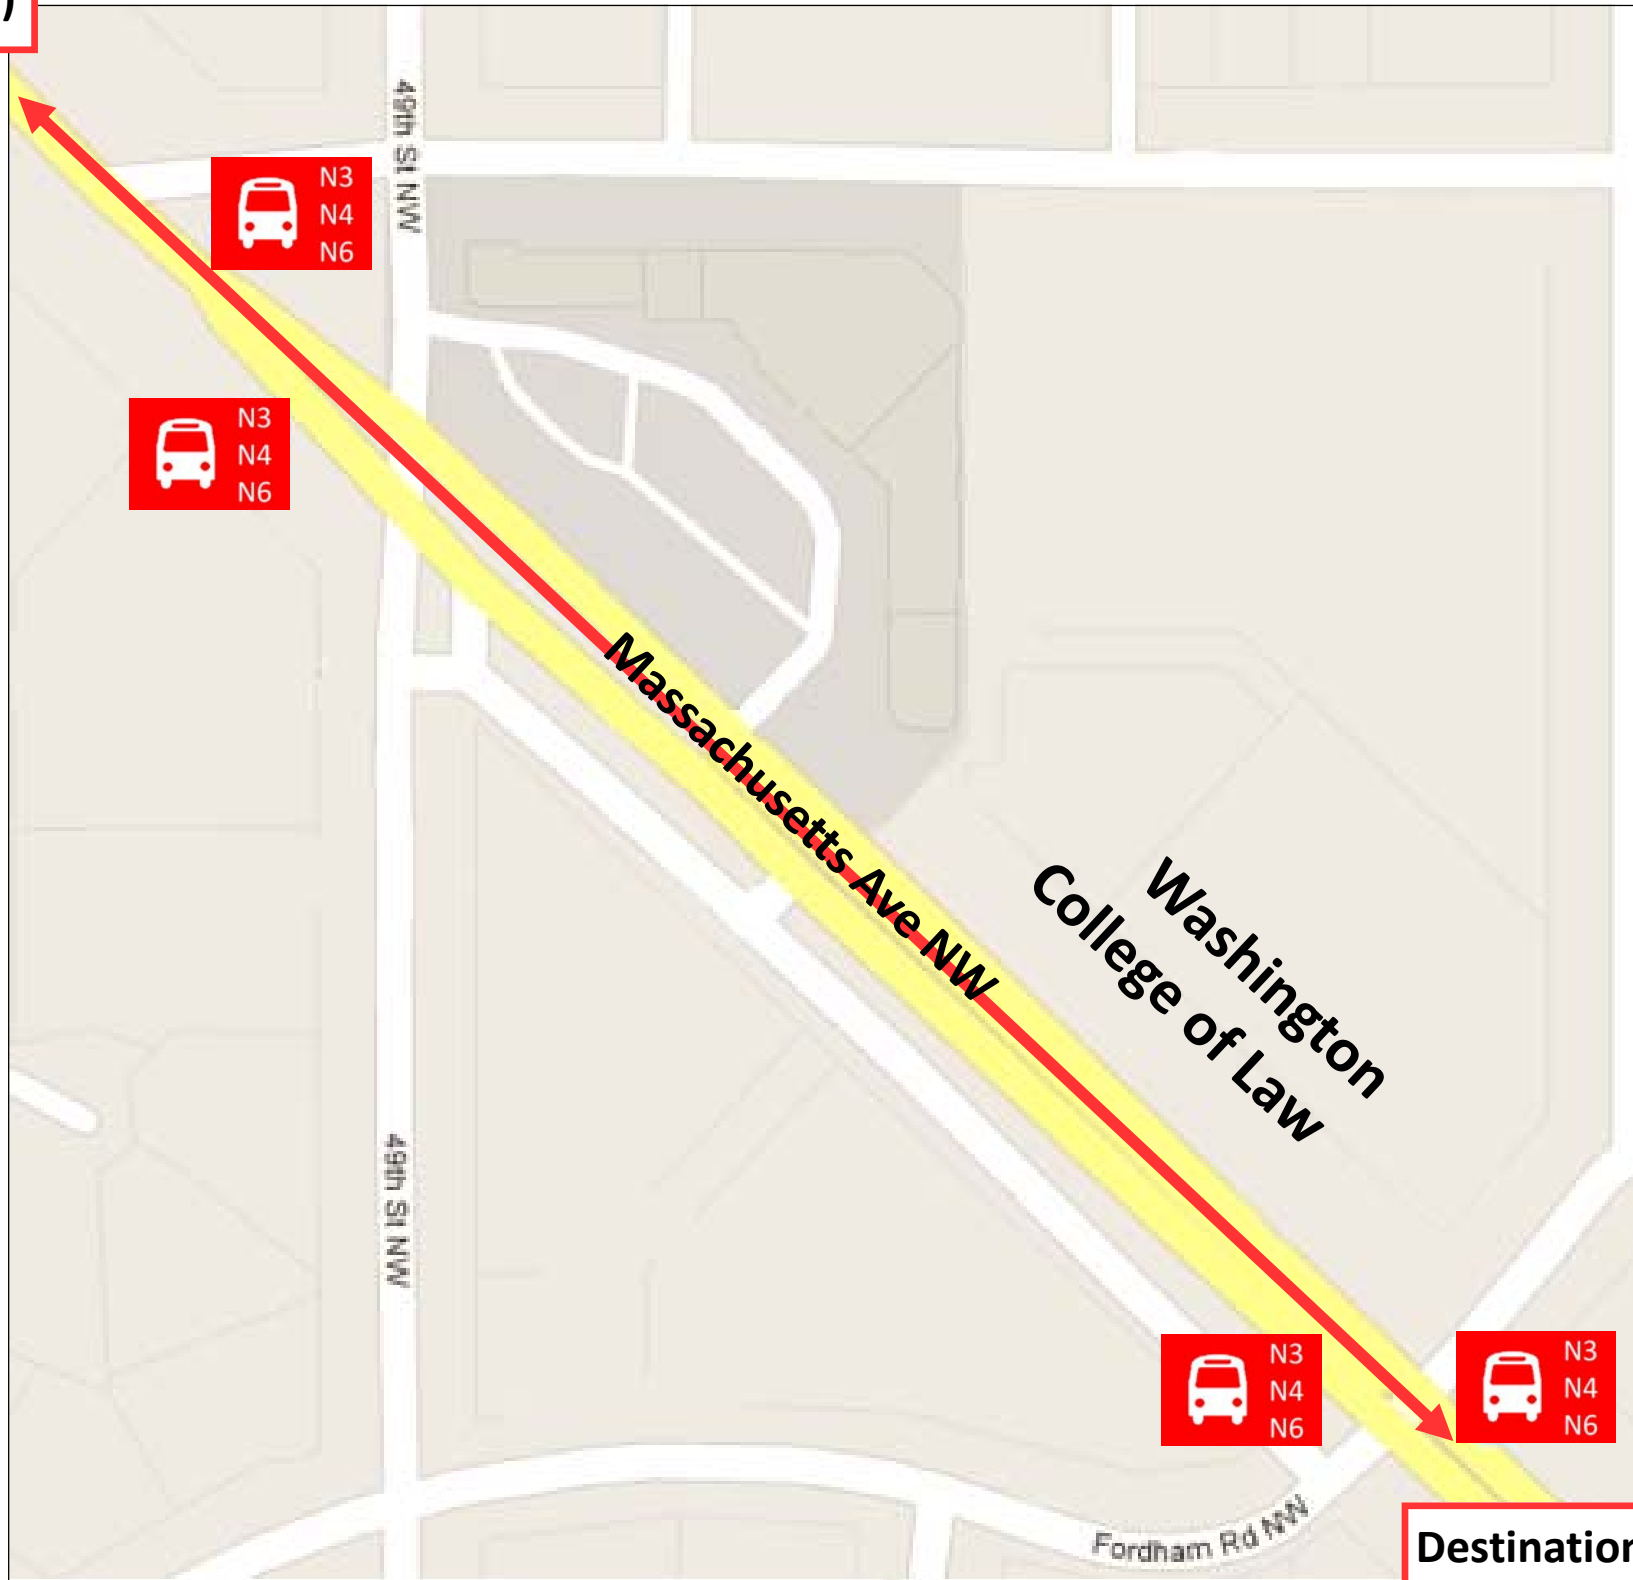

## Route Key

N Buses

M4

Cheaper than Metro:  
\$1.50 with SmartTrip,  
\$1.70 with cash

Destinations:  
• Sibley Hospital (END)

Destinations:  
• Dupont Circle  
• Farragut Square (END)

**Destinations:**

- Friendship Heights (END)

**Destinations:**

- Friendship Heights (END)

**Destinations:**

- Sibley Hospital (END)

**Destinations:**

- Dupont Circle
- Farragut Square (END)

**Destinations:**

- Cleveland Park
- Columbia Heights
- Brookland (END)

**Destinations:**

- Georgetown
- The White House
- The National Mall
- Capitol Hill
- Eastern Market
- Foggy Bottom

# Metro Bus Routes - WCL Campus

AMERICAN UNIVERSITY  
WASHINGTON, DC

**Destinations:**  
• Friendship Heights (END)

**Route Key**

↕ N Buses

Cheaper than Metro: \$1.50 with SmartTrip, \$1.70 with cash

**Destinations:**  
• Dupont Circle  
• Farragut Square (END)