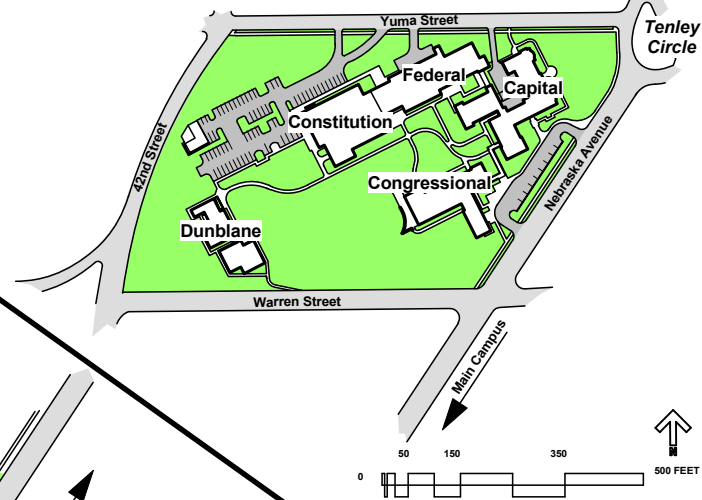

Washington College of Law

Tenley Campus

Vicinity Map

Tenley Campus
4000 Brandywine Street
4200 Wisconsin Avenue
4620 Wisconsin Avenue
METRO

Main Campus

AMERICAN UNIVERSITY

WASHINGTON, DC
Office of University Architect 7-30-2009