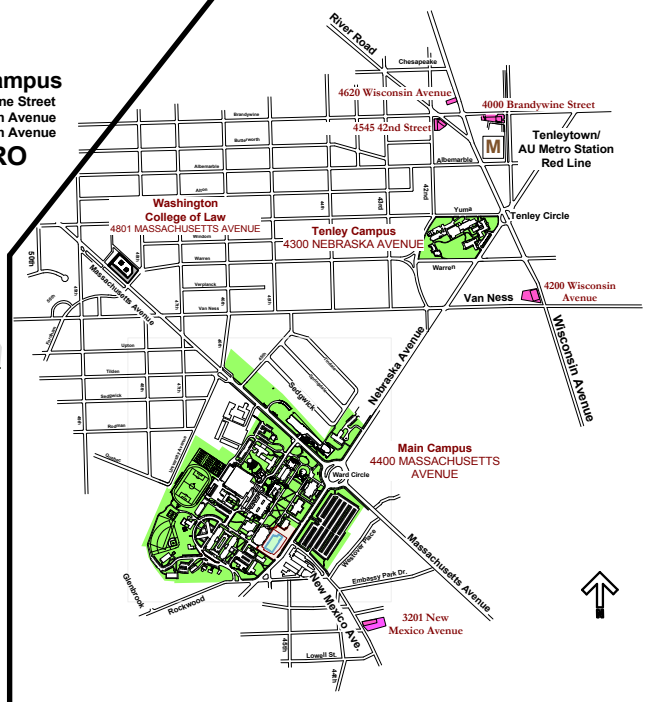

Washington College of Law

Tenley Campus

Vicinity Map

Tenley Campus
4000 Brandywine Street
4200 Wisconsin Avenue
4620 Wisconsin Avenue
METRO

Main Campus

AMERICAN UNIVERSITY

WASHINGTON, DC
Office of University Architect 7-30-2009