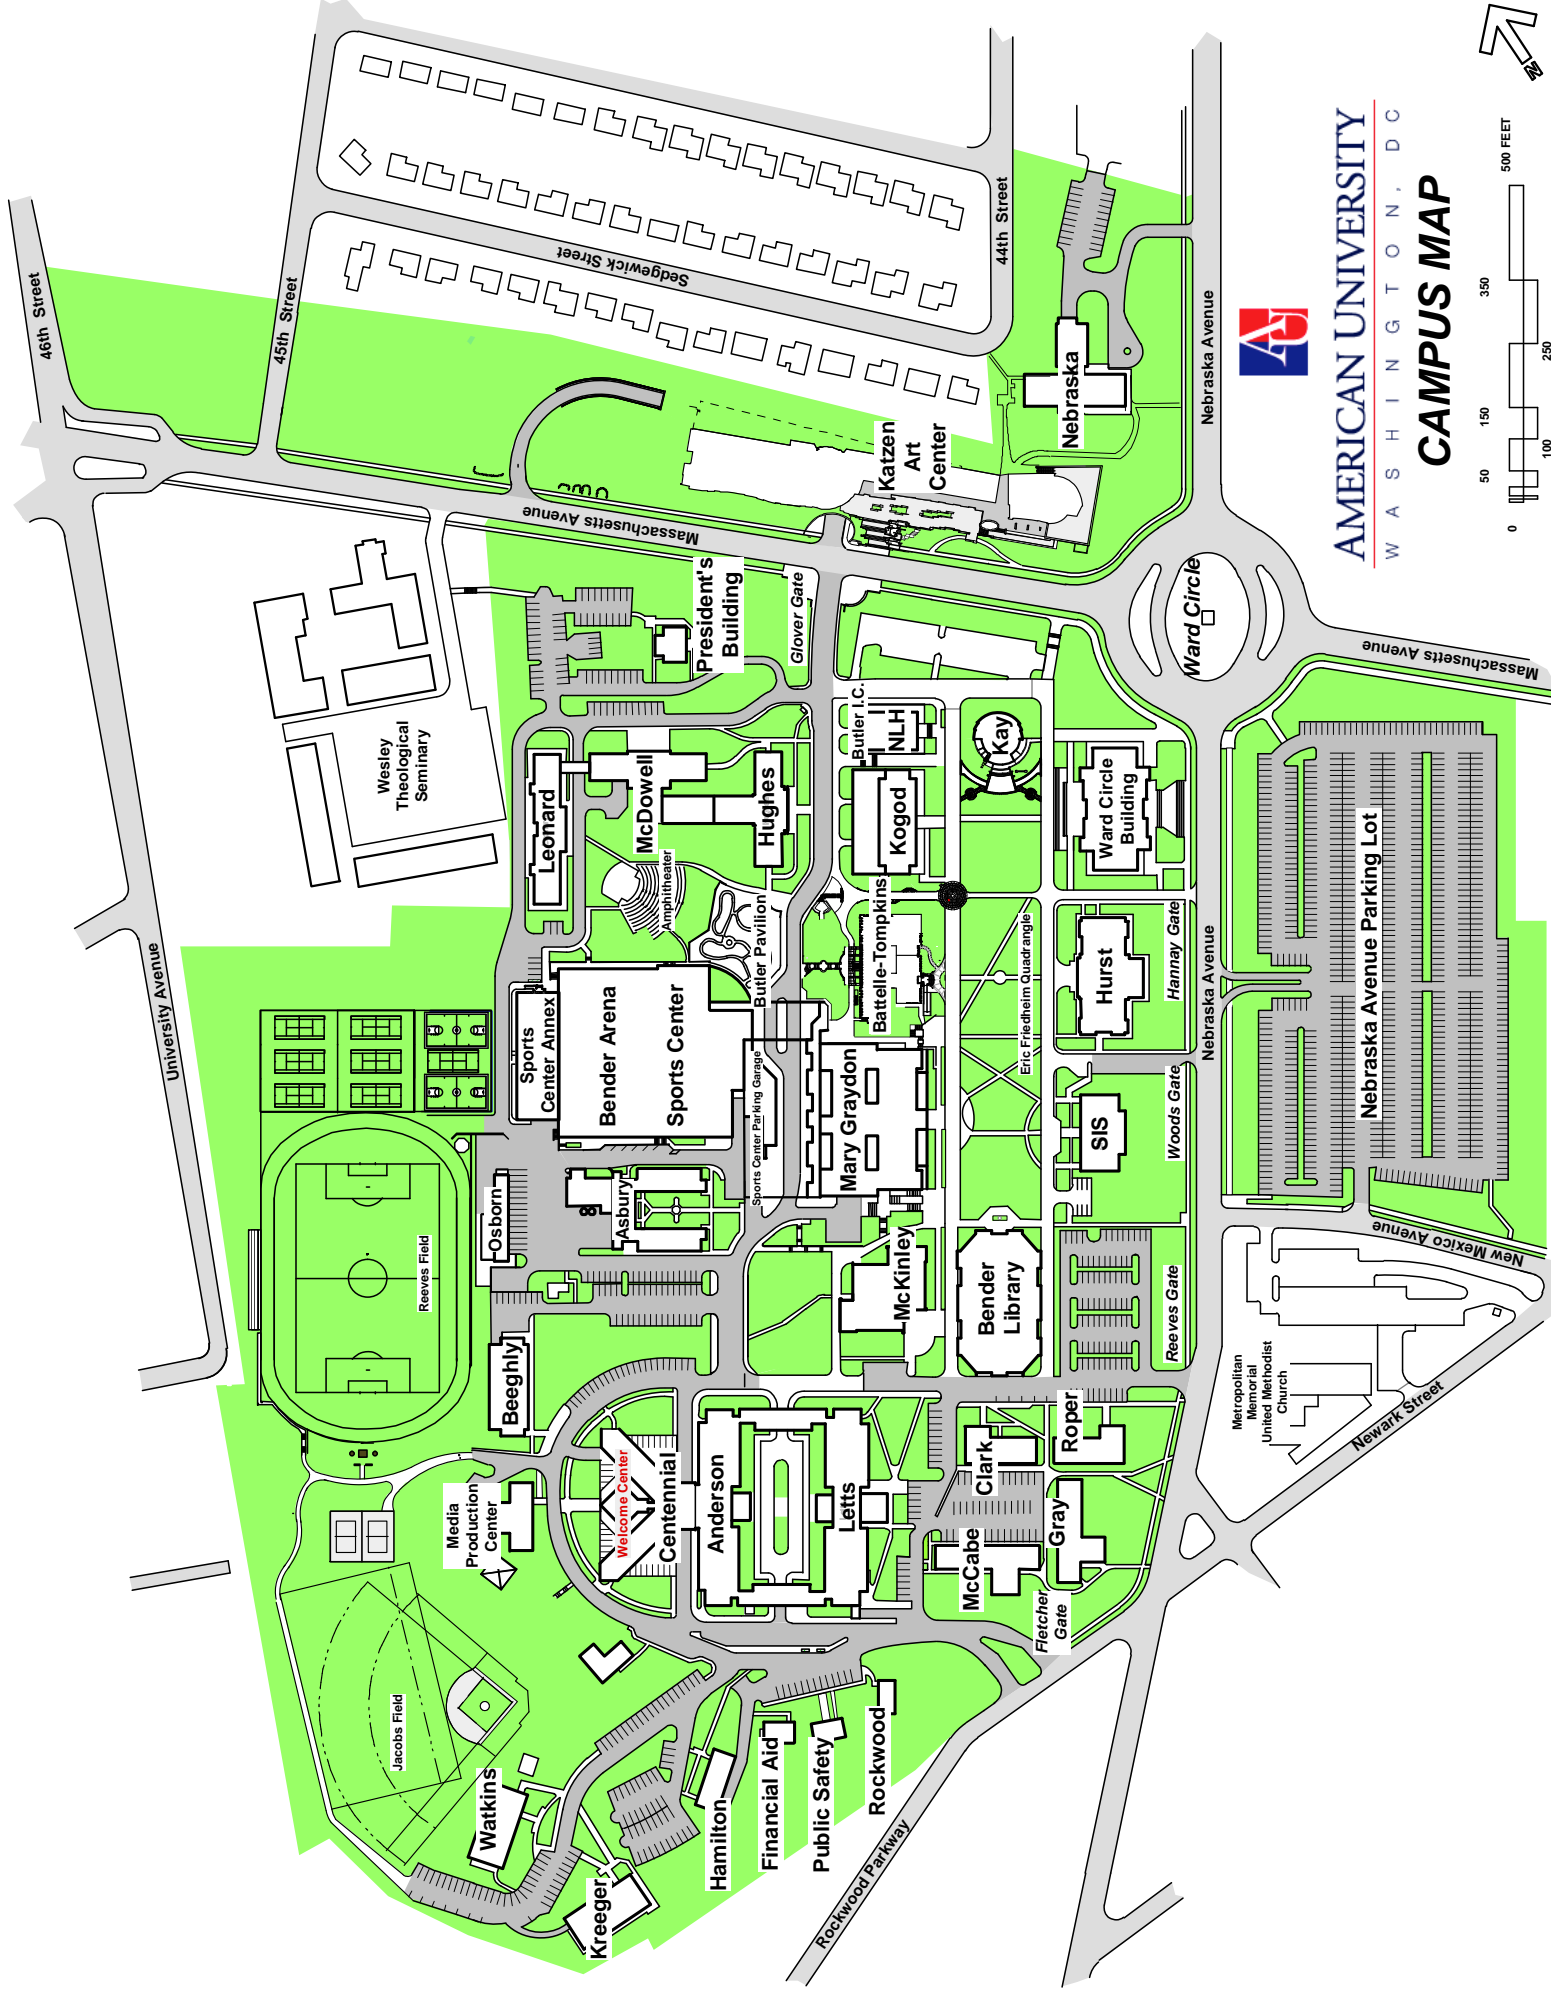

AMERICAN UNIVERSITY WASHINGTON, D.C. CAMPUS MAP

46th Street

45th Street

Sedgewick Street

44th Street

Nebraska Avenue

Massachusetts Avenue

Ward Circle

Nebraska Avenue

Nebraska Avenue

Nebraska Avenue

Nebraska Avenue

Nebraska Avenue

Nebraska Avenue

Nebraska Avenue

Nebraska Avenue

University Avenue

Reeves Field

Osborn

Beeghly

ASbury

McKinley

Mary Graydon

Batelle-Tompkins

Kogod

Butler I.C.

NLH

Kay

Ward Circle Building

Hurst

SIS

Jacobs Field

Watkins

Kreeger

Hamilton

Financial Aid

Public Safety

Rockwood

Anderson

Letts

McCabe

Clark

Roper

Gray

Fletcher Gate

Reeves Gate

Media Production Center

Welcome Center

Centennial

Sports Center Annex

Bender Arena

Sports Center

Butler Pavilion

Eric Frie dheim Quadrangle

Woods Gate

Hannay Gate

Ward Circle

Nebraska Avenue Parking Lot

Newark Street

New Mexico Avenue