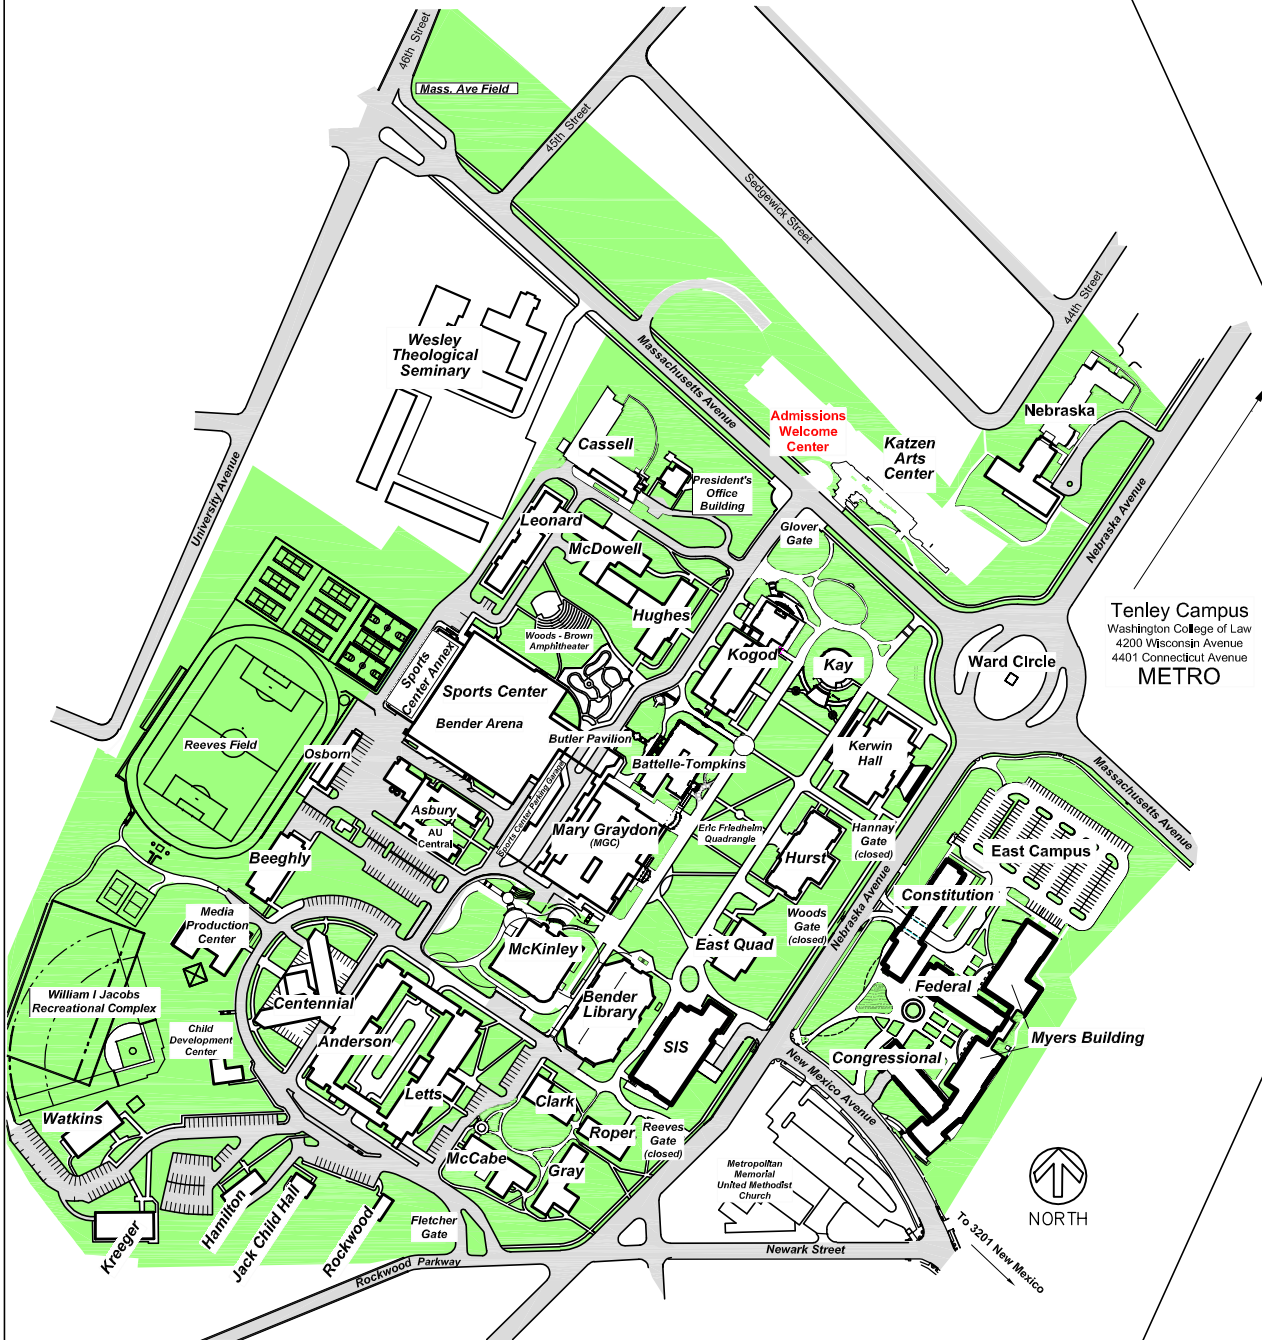

# Main Campus

Tenley Campus  
 Washington College of Law  
 4200 Wisconsin Avenue  
 4401 Connecticut Avenue  
 METRO

# Washington College of Law Tenley Campus

# Vicinity Map