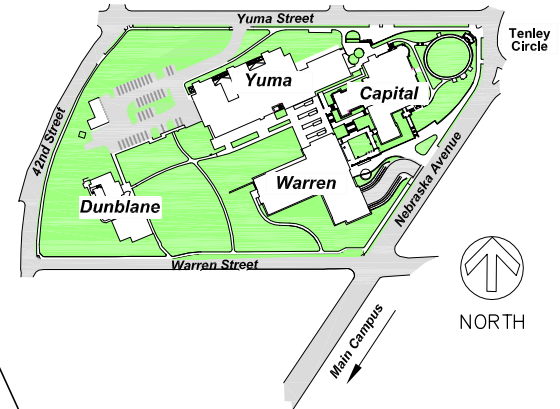

# Main Campus

Tenley Campus  
 Washington College of Law  
 4200 Wisconsin Avenue  
 4401 Connecticut Avenue  
 METRO

# Washington College of Law Tenley Campus

# Vicinity Map