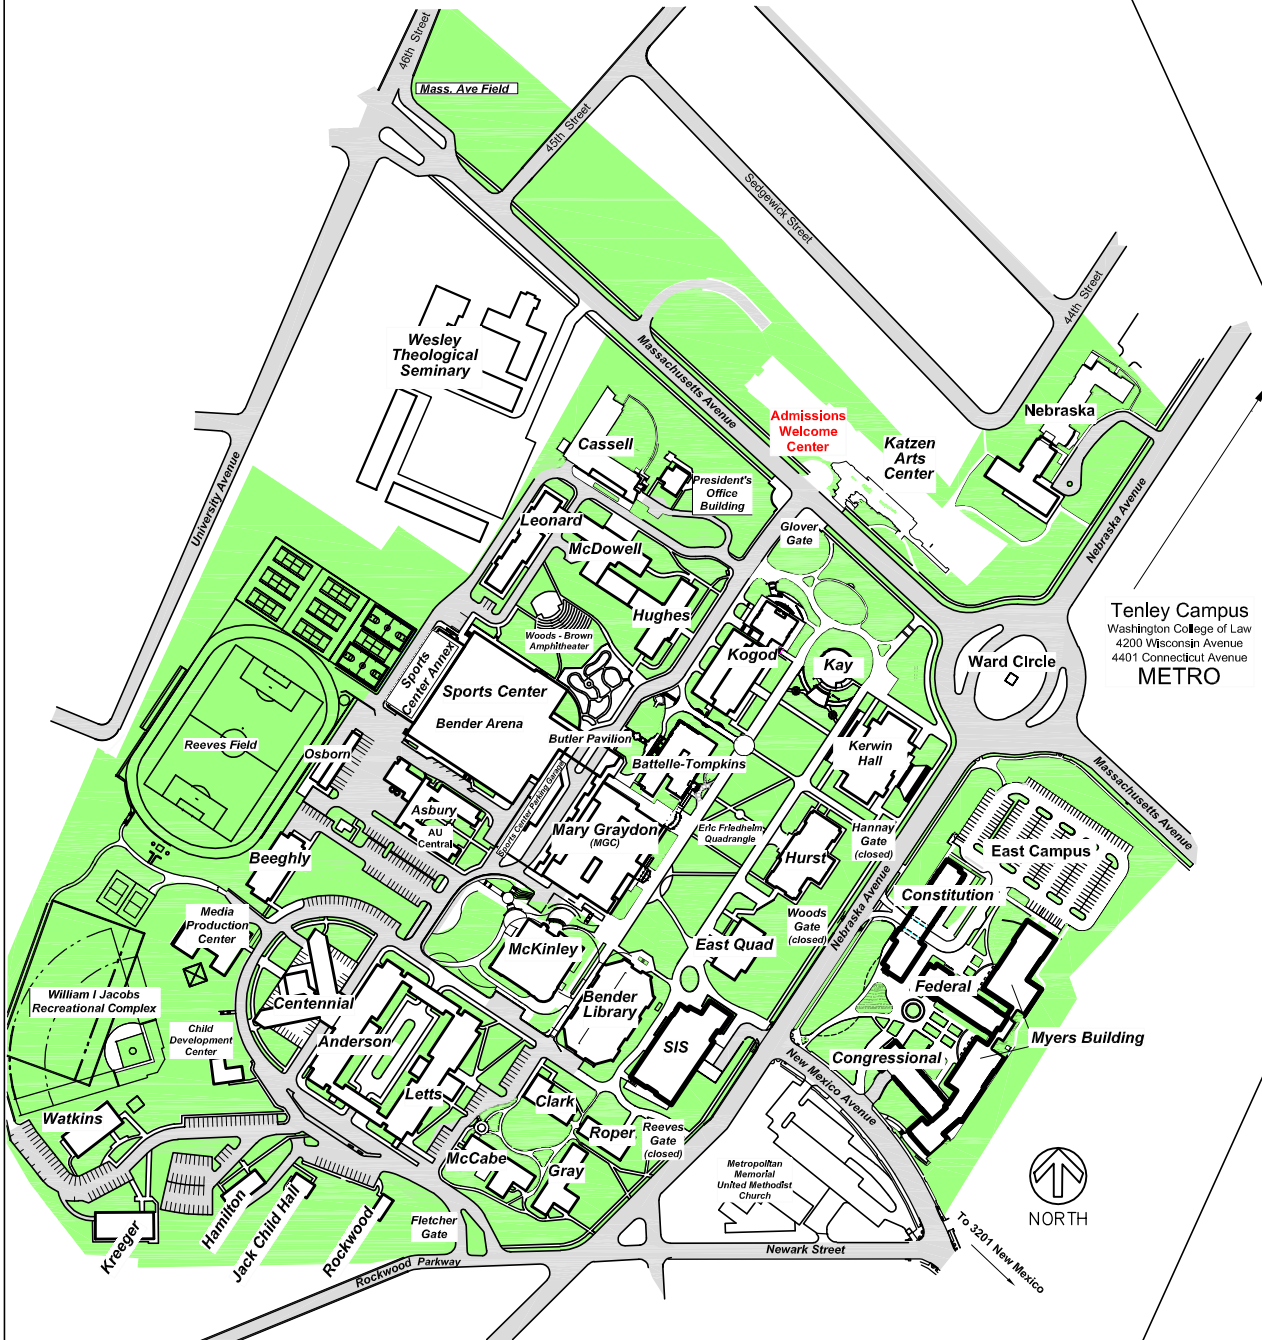

Main Campus

Tenley Campus
 Washington College of Law
 4200 Wisconsin Avenue
 4401 Connecticut Avenue
METRO

Washington College of Law Tenley Campus

Vicinity Map