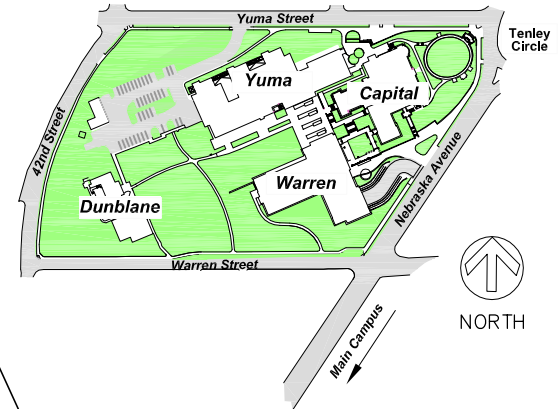

Main Campus

Tenley Campus
 Washington College of Law
 4200 Wisconsin Avenue
 4401 Connecticut Avenue
METRO

Washington College of Law Tenley Campus

Vicinity Map