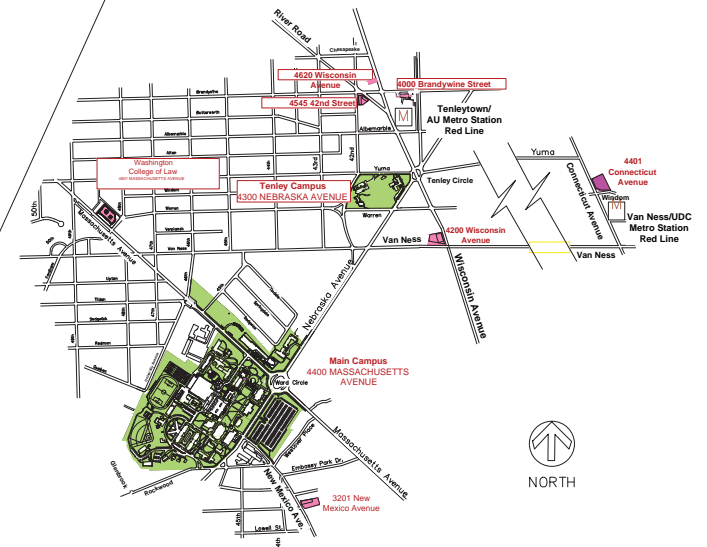

Vicinity Map

Office of University Architect
Rev. 2014-04-19