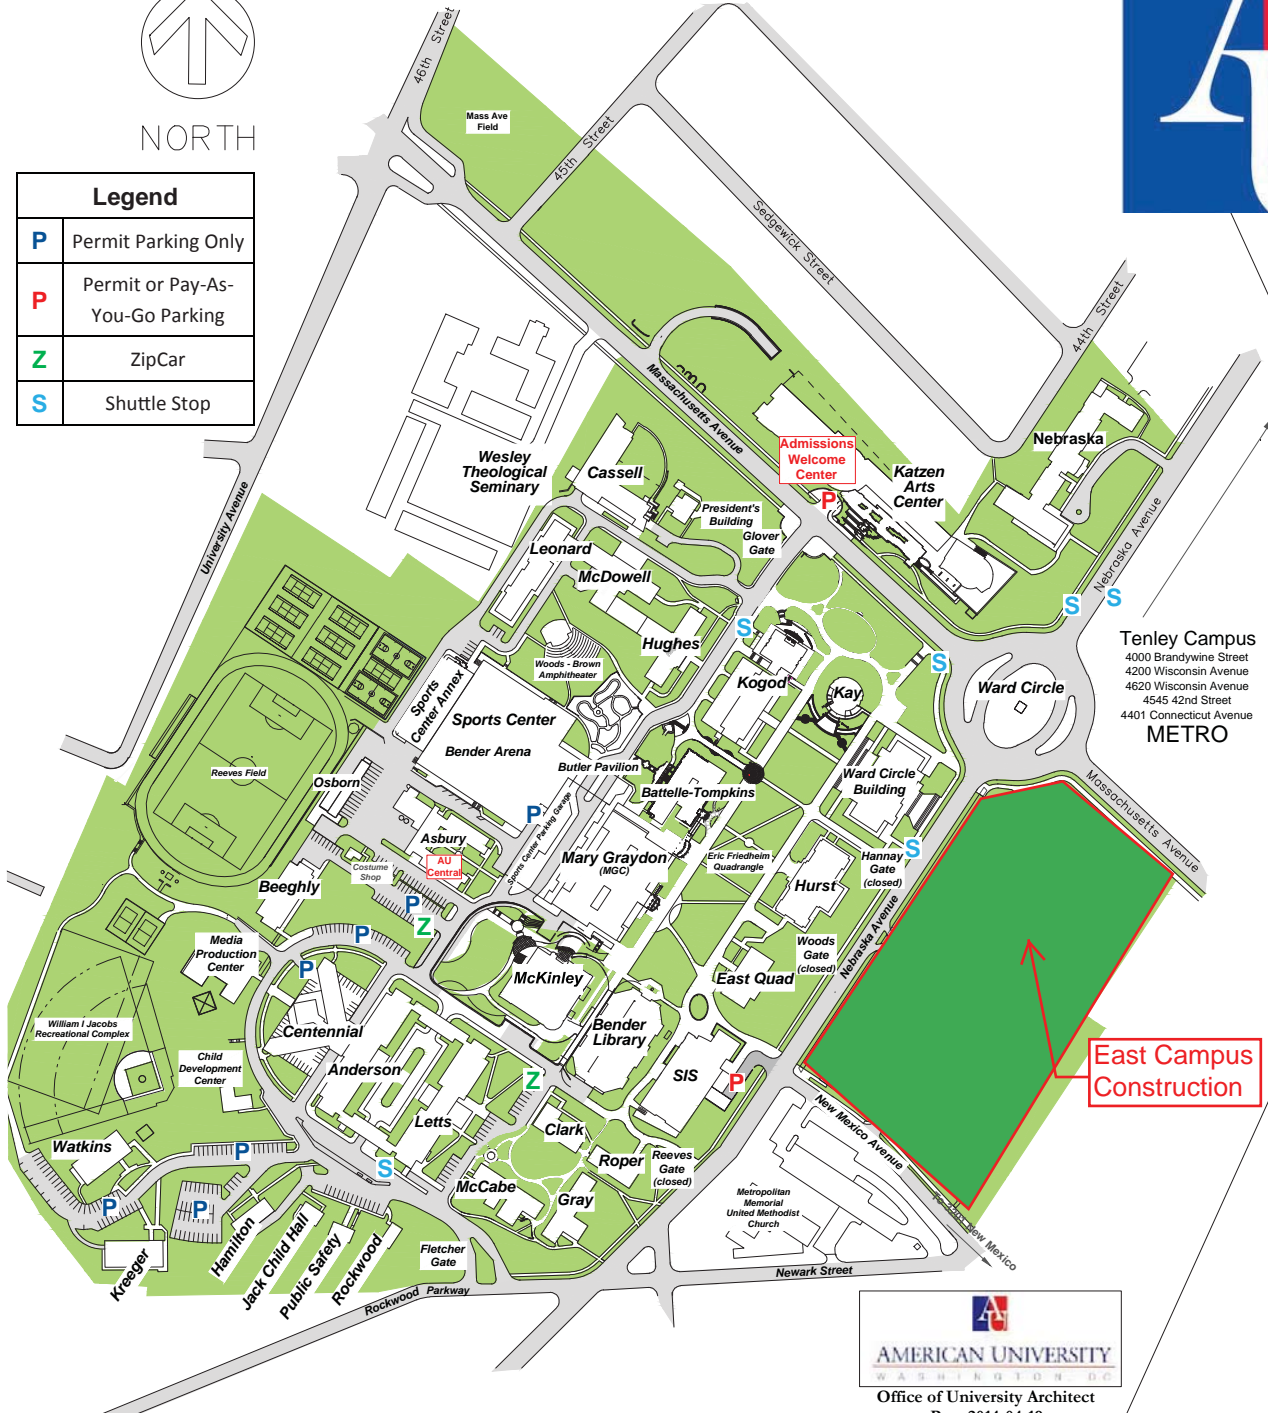

# Main Campus

NORTH

Legend	
P	Permit Parking Only
P	Permit or Pay-As-You-Go Parking
Z	ZipCar
S	Shuttle Stop

### Pay-As-You-Go Hourly & Daily Parking

\$2.00 per hour or \$16.00 per day

Pay-As-You-Go Machines are located in Katzen Arts Center Garage or School of International Service Garage in the elevator lobbies.

### Transit Information

Parking is limited on campus. AU provides a free shuttle service for students, faculty, staff and guests from the Tenleytown Metro Station. More information:

American.edu/Shuttle • goDCgo.com

Tenley Campus  
4000 Brandywine Street  
4200 Wisconsin Avenue  
4620 Wisconsin Avenue  
4545 42nd Street  
4401 Connecticut Avenue  
METRO