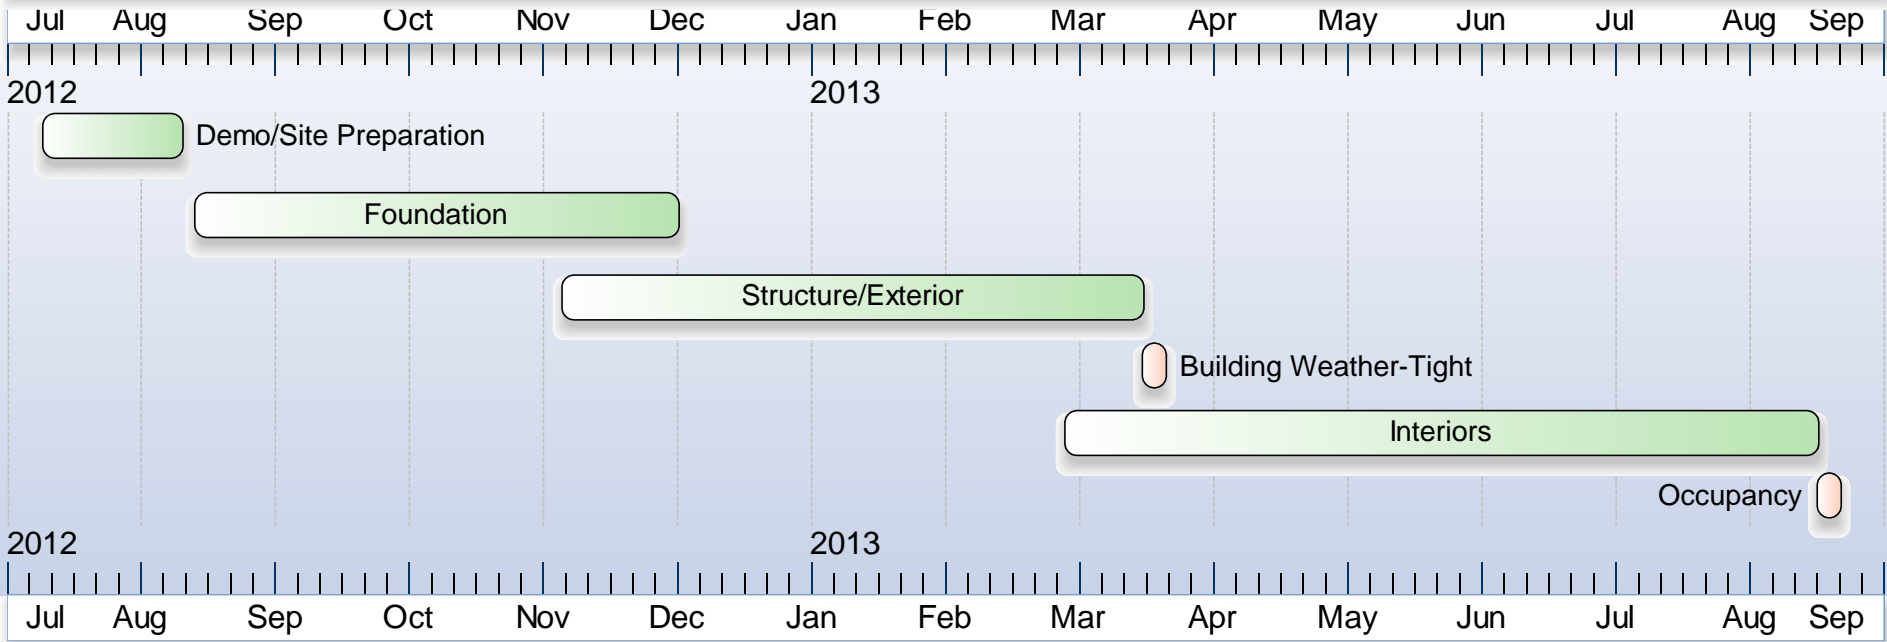

Nebraska Hall Addition Schedule

As of May 2012