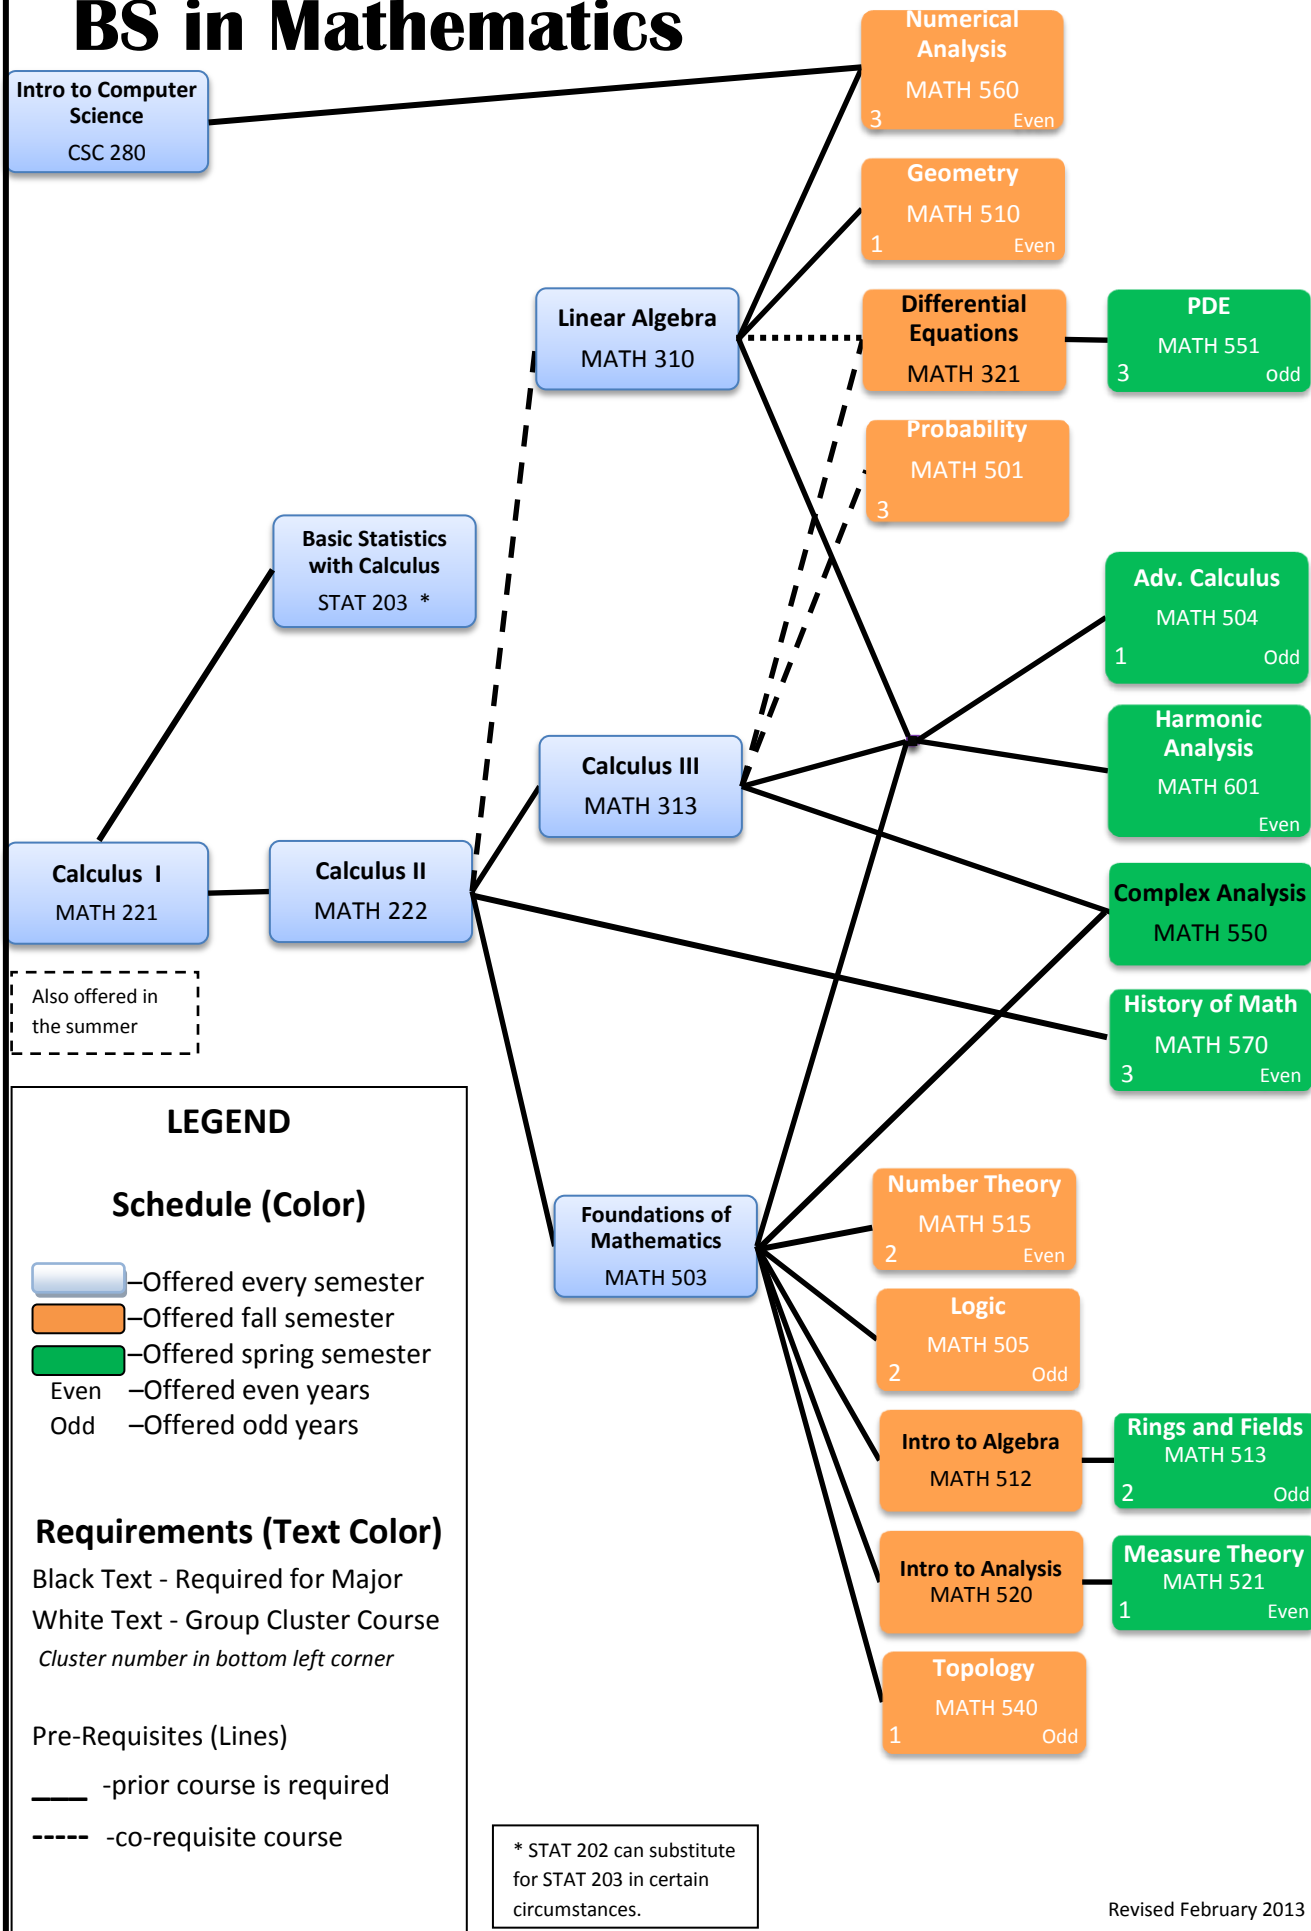

BS in Mathematics

LEGEND

Schedule (Color)

- Offered every semester
- Offered fall semester
- Offered spring semester
- Even - Offered even years
- Odd - Offered odd years

Requirements (Text Color)

Black Text - Required for Major
 White Text - Group Cluster Course
Cluster number in bottom left corner

Pre-Requisites (Lines)

- prior course is required
- co-requisite course

* STAT 202 can substitute for STAT 203 in certain circumstances.