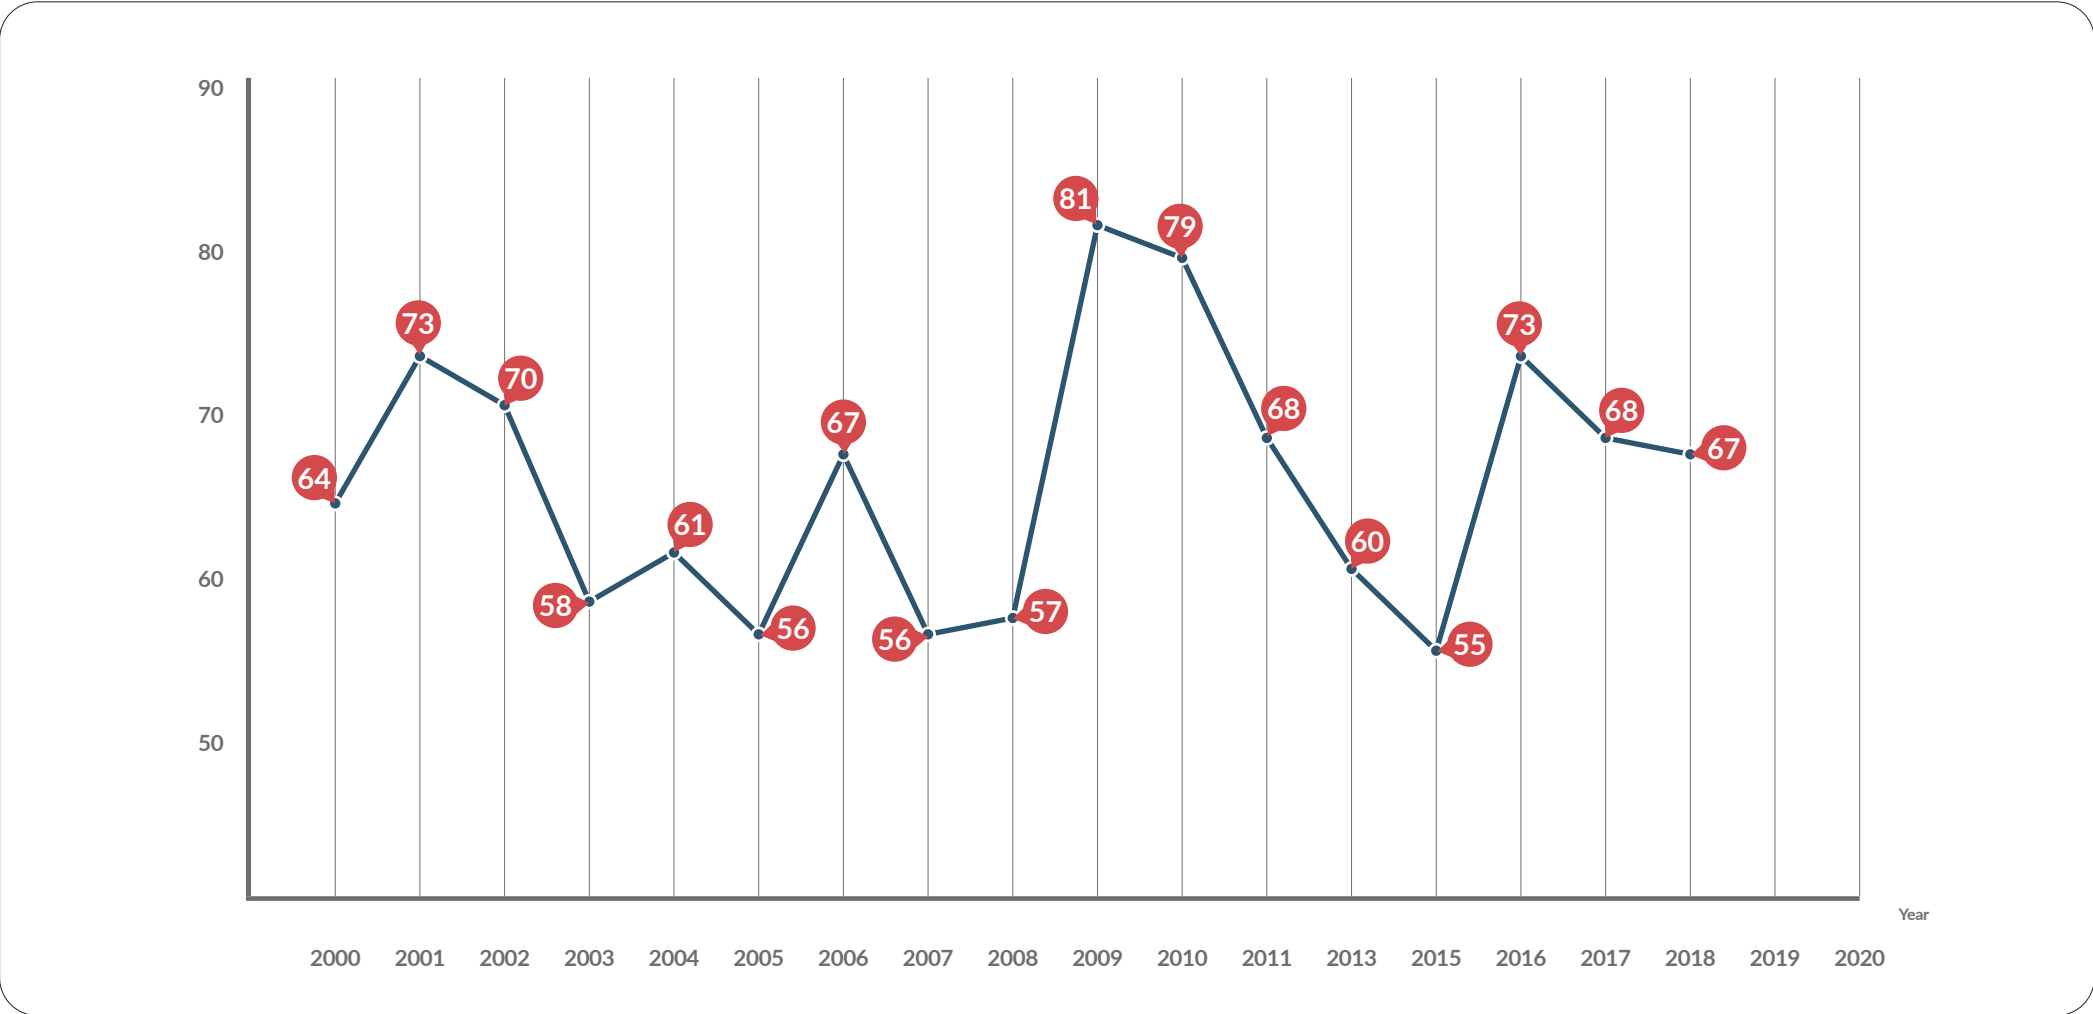

Percentage of Chileans with a Positive View of the US

Assessing the Cumulative Effects of U.S. Engagement in Uruguay and Chile

This research has been funded through a cooperative agreement between the Institute for War & Peace Reporting and the U.S. Department of State.

Center for Latin American & Latino Studies
American University
4400 Massachusetts Ave., NW

Washington, DC 20016-8137
clals@american.edu
www.american.edu/clals

Source: Annual Latinobarometro polling data (2000-2018, N=1200)