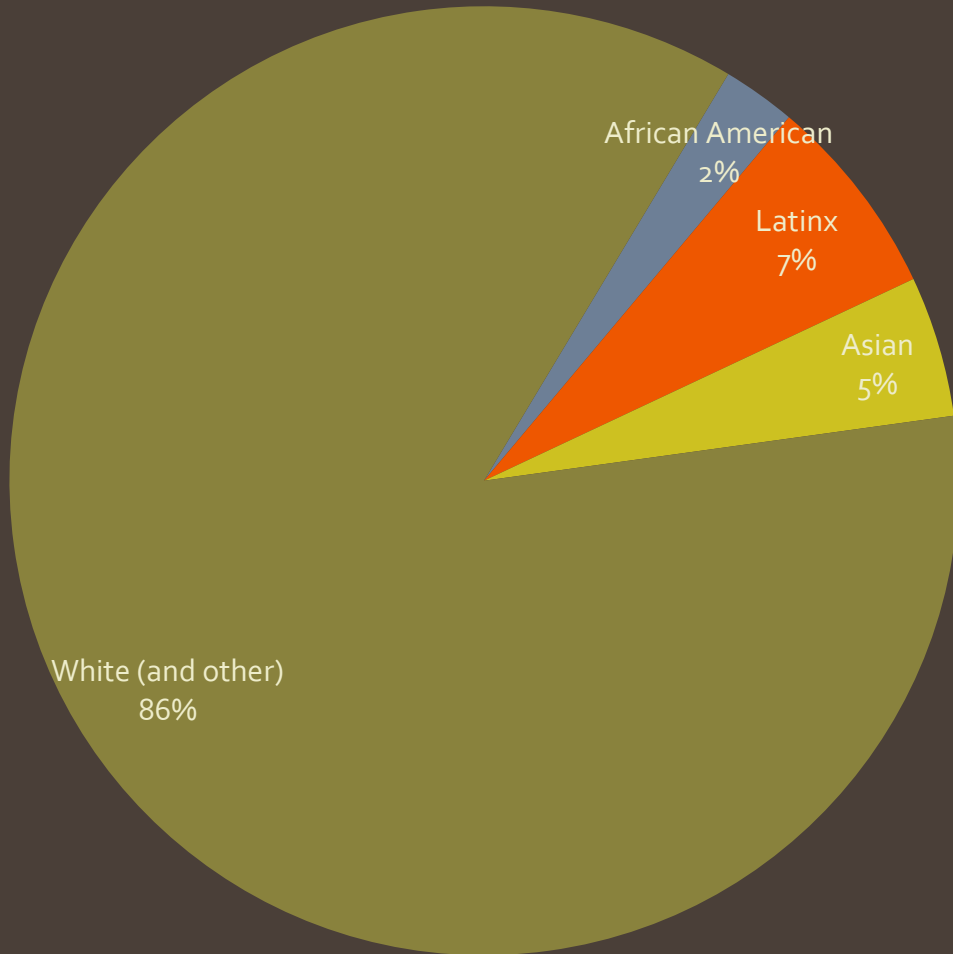

2009 Architects