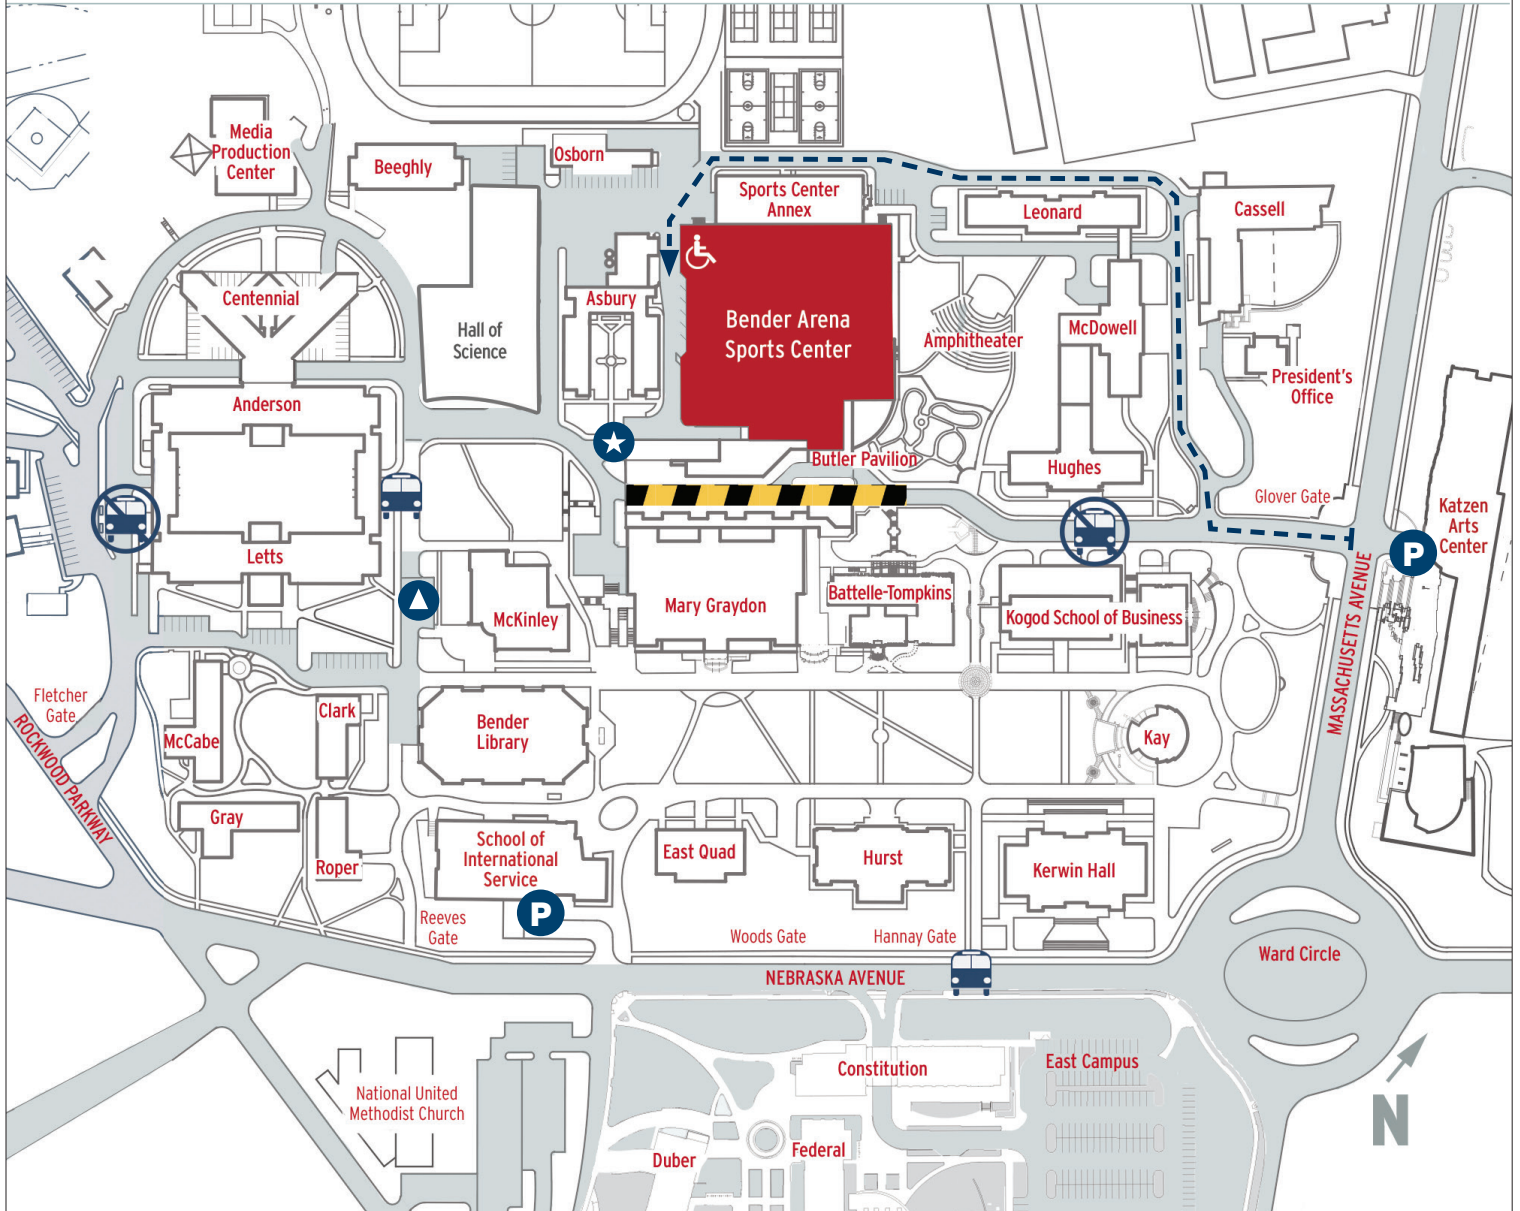

# 2022 FALL COMMENCEMENT | SUNDAY, DECEMBER 18

## CAMPUS MAP

-  AU shuttle stop for Tenleytown Metro (Red Line)
-  Shuttle stop closed
-  Accessible drop-off
-  Route to accessible parking and drop-off
-  Taxi and ride-sharing stop
-  Bender Arena tunnel closed to traffic
-  Guest parking with commencement pass (SIS and Katzen Arts Center garages)
-  Parking for faculty, staff, and individuals with disability plate or placard (Sports Center garage)