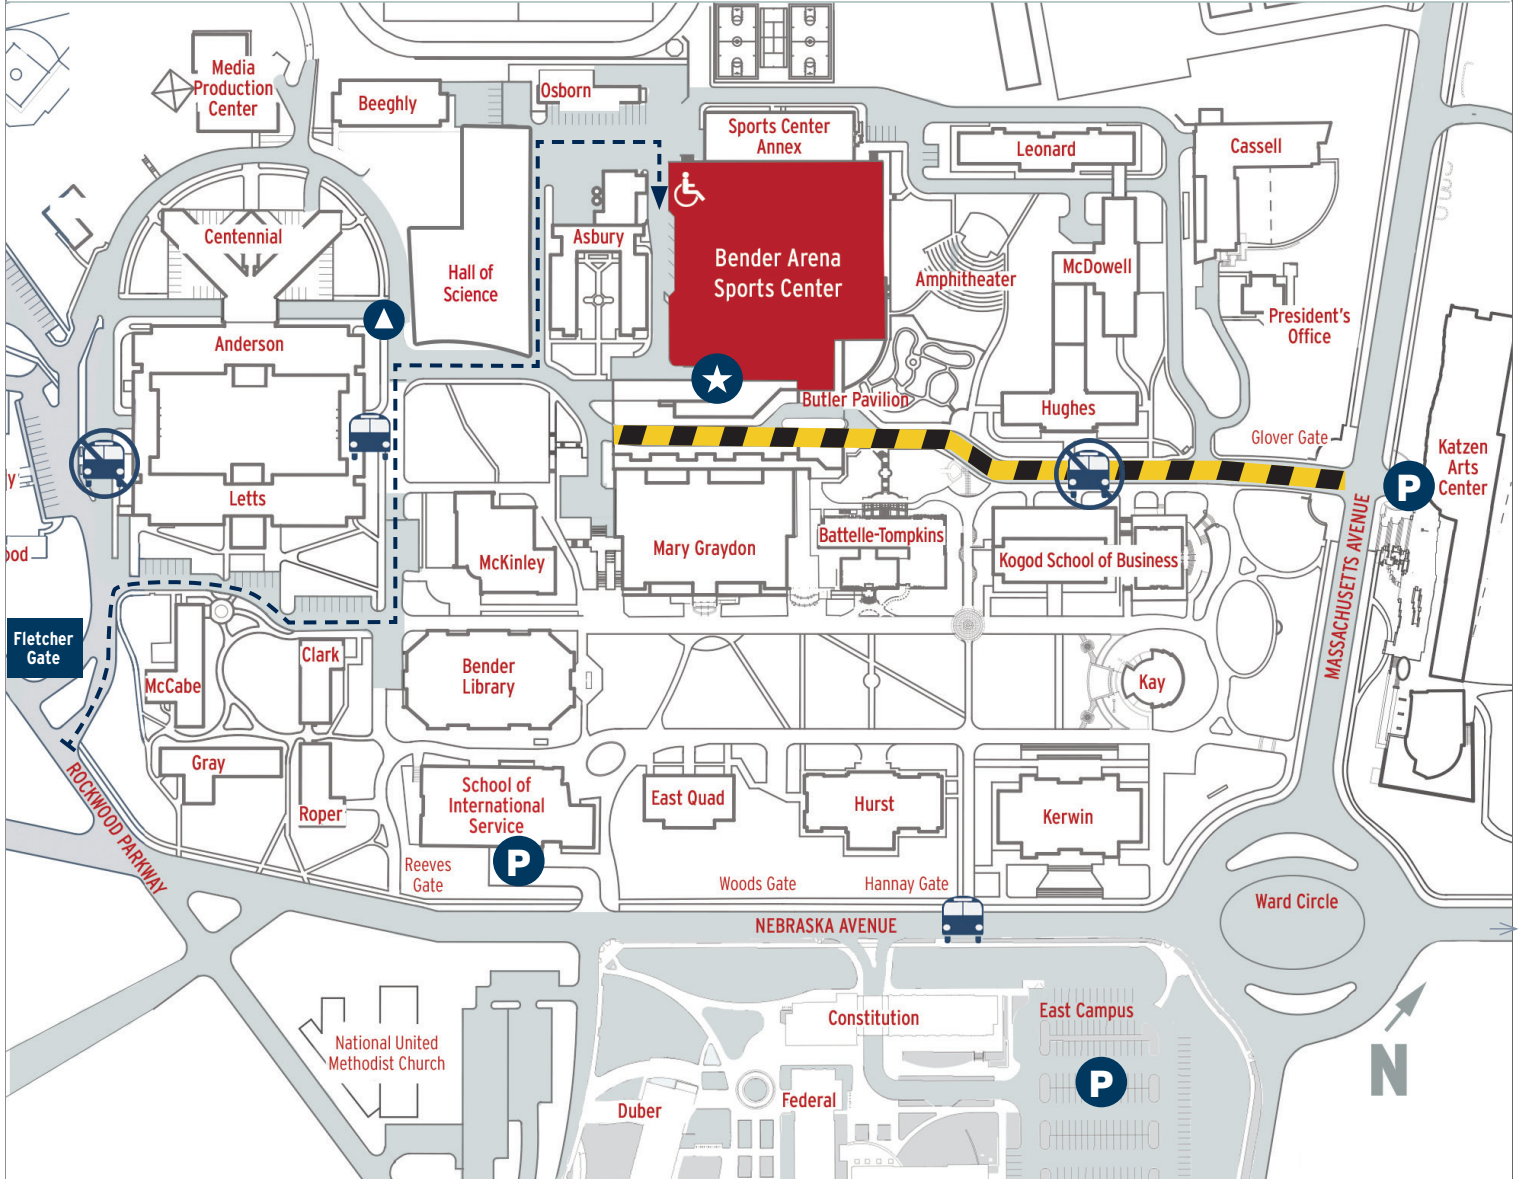

# COMMENCEMENT CAMPUS MAP

-  AU shuttle stop for Tenleytown Metro
-  Taxi and ride-sharing stop
-  Shuttle stop closed
-  Bender Arena tunnel closed to traffic
-  Accessible drop-off
-  Guest parking with commencement pass (SIS and Katzen garages)
-  Route to accessible parking and drop-off
-  Parking for faculty, staff, and vehicles with disability plate or placard