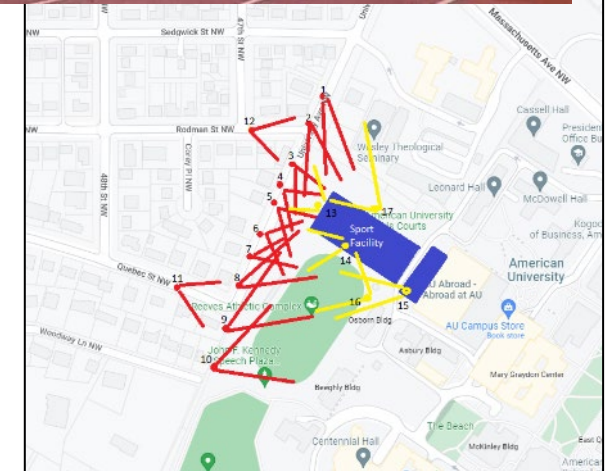

# MELTZER CENTER/ SCAN PROJECT – GEO-IMAGING

View 15

View from an elevated point toward University Ave.

Key Plan

# MELTZER CENTER/ SCAN PROJECT – GEO-IMAGING

View 16

Views from pedestrian point toward University Ave.

View 17

Key Plan

DRAFT AS OF

2/24/23

UPDATES TO CHANGE