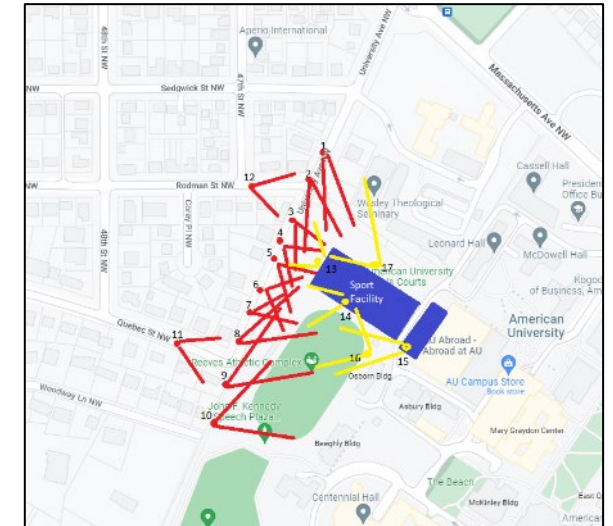

# MELTZER CENTER/ SCAN PROJECT – GEO-IMAGING

# MELTZER CENTER/ SCAN PROJECT – GEO-IMAGING

View 11

View 12

Views from an elevated point toward the AU Meltzer Center

Key Plan

# MELTZER CENTER/ SCAN PROJECT – GEO-IMAGING

View 13

Views from an elevated point toward University Ave.

View 14

Key Plan