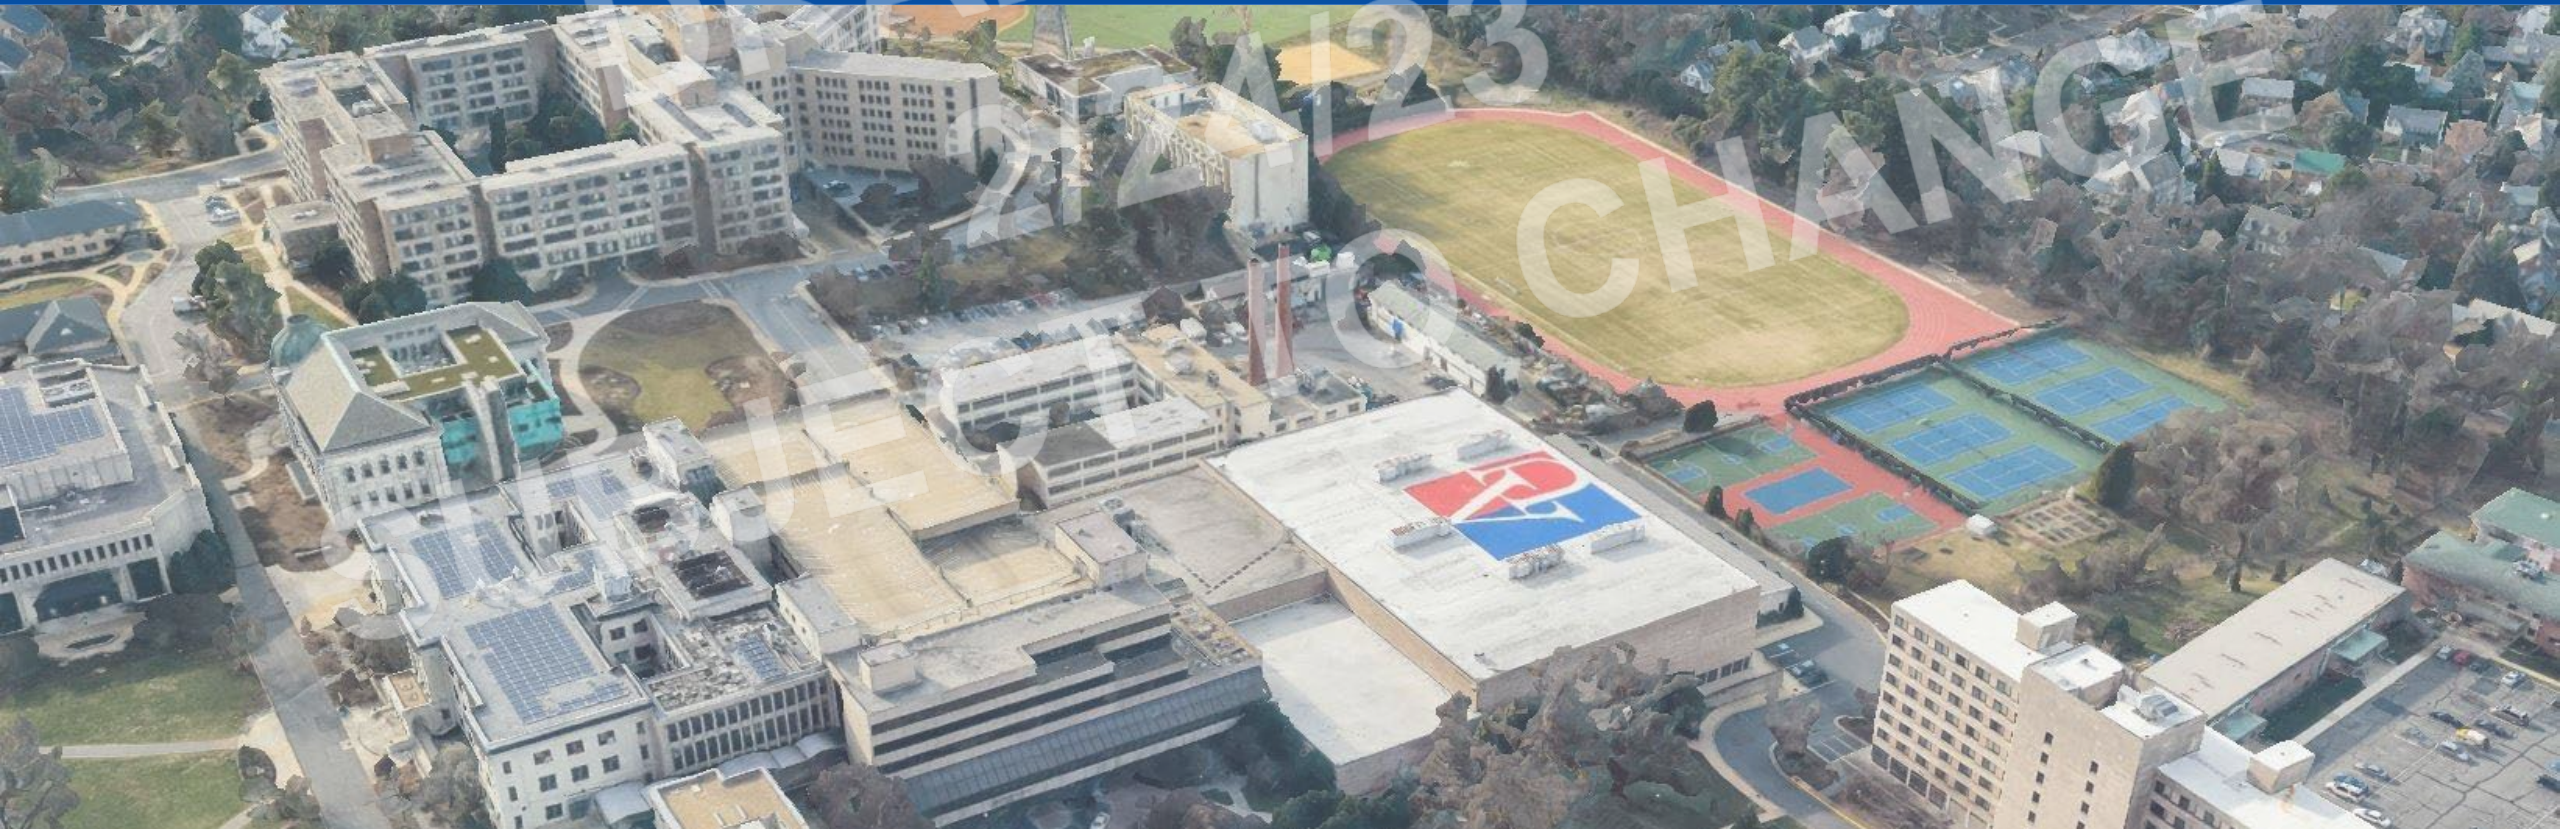

THE ALAN AND AMY MELTZER CENTER FOR ATHLETIC PERFORMANCE (MELTZER CENTER) AND SPORTS CENTER ANNEX (SCAN) – GEO IMAGING