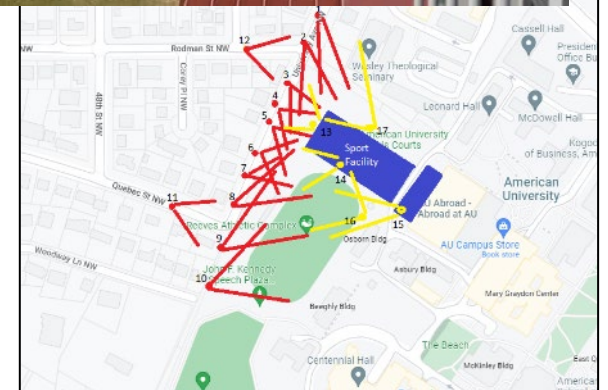

# MELTZER CENTER/ SCAN PROJECT – GEO-IMAGING

View 11

View 12

Views from an elevated point toward the AU Meltzer Center

Key Plan

# MELTZER CENTER/ SCAN PROJECT – GEO-IMAGING

View 13

Views from an elevated point toward University Ave.

View 14

Key Plan

# MELTZER CENTER/ SCAN PROJECT – GEO-IMAGING

View 15

View from an elevated point toward University Ave.

Key Plan

# MELTZER CENTER/ SCAN PROJECT – GEO-IMAGING

View 16

Views from pedestrian point toward University Ave.

View 17

Key Plan

DRAFT AS OF

2/24/23

UPDATES TO CHANGE