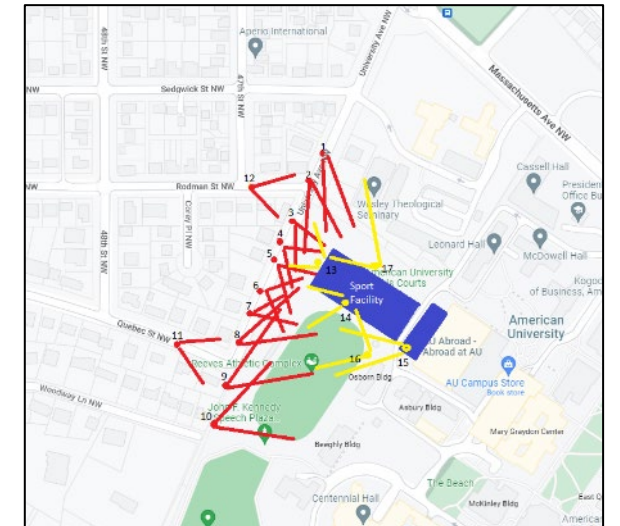

# MELTZER CENTER/ SCAN PROJECT – GEO-IMAGING

View 11

View 12

Views from an elevated point toward the AU Meltzer Center

Key Plan

# MELTZER CENTER/ SCAN PROJECT – GEO-IMAGING

View 13

Views from an elevated point toward University Ave.

View 14

Key Plan

# MELTZER CENTER/ SCAN PROJECT – GEO-IMAGING

View 15

View from an elevated point toward University Ave.

Key Plan

# MELTZER CENTER/ SCAN PROJECT – GEO-IMAGING

View 16

Views from pedestrian point toward University Ave.

View 17

Key Plan

DRAFT AS OF

2/24/23

UPDATES TO CHANGE