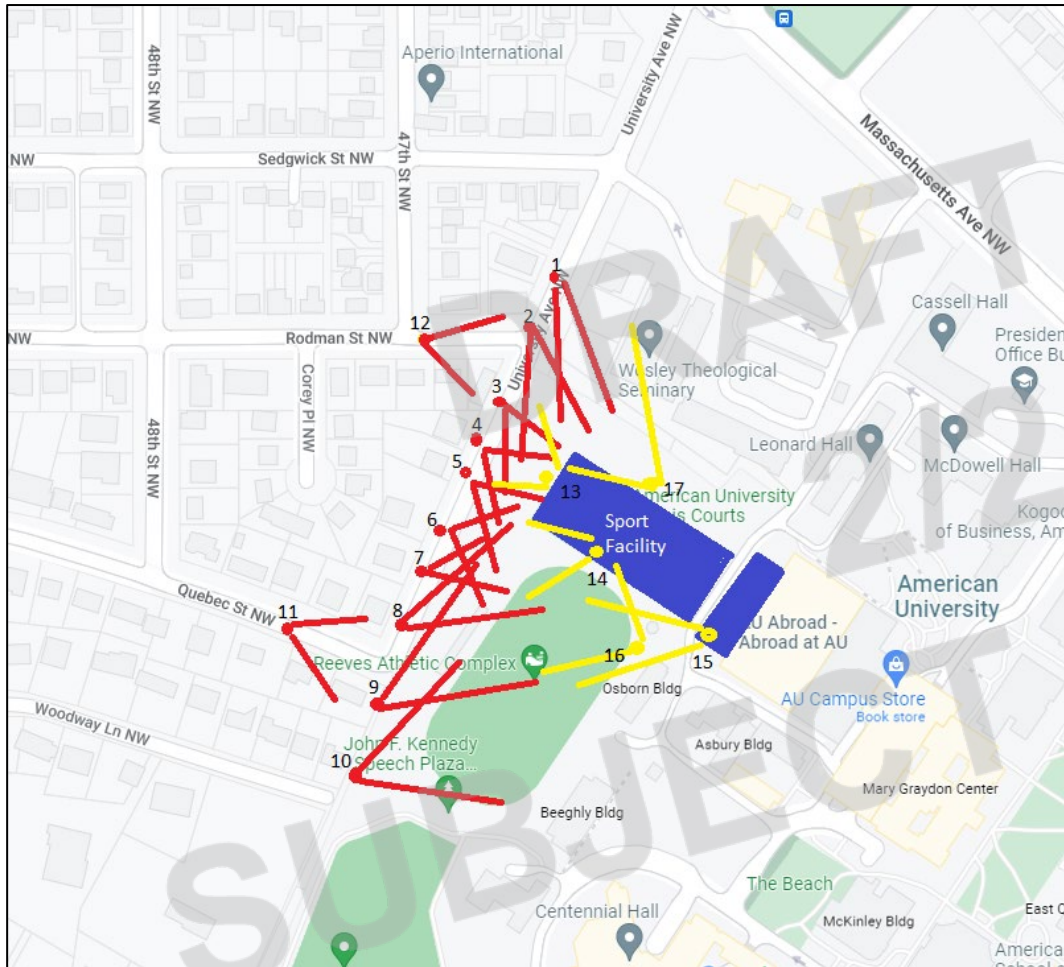

# THE ALAN AND AMY MELTZER CENTER FOR ATHLETIC PERFORMANCE (MELTZER CENTER) AND SPORTS CENTER ANNEX (SCAN) – GEO IMAGING

# MELTZER CENTER/ SCAN PROJECT – GEO-IMAGING

- 3D laser scanning combined with existing conditions imagery.
- Ground level and “second-floor” vantage points.
- (12) vantage points looking towards the building and (5) vantage points looking from the building.
- Provides critical information for understanding visual impact and informs related mitigation strategies.