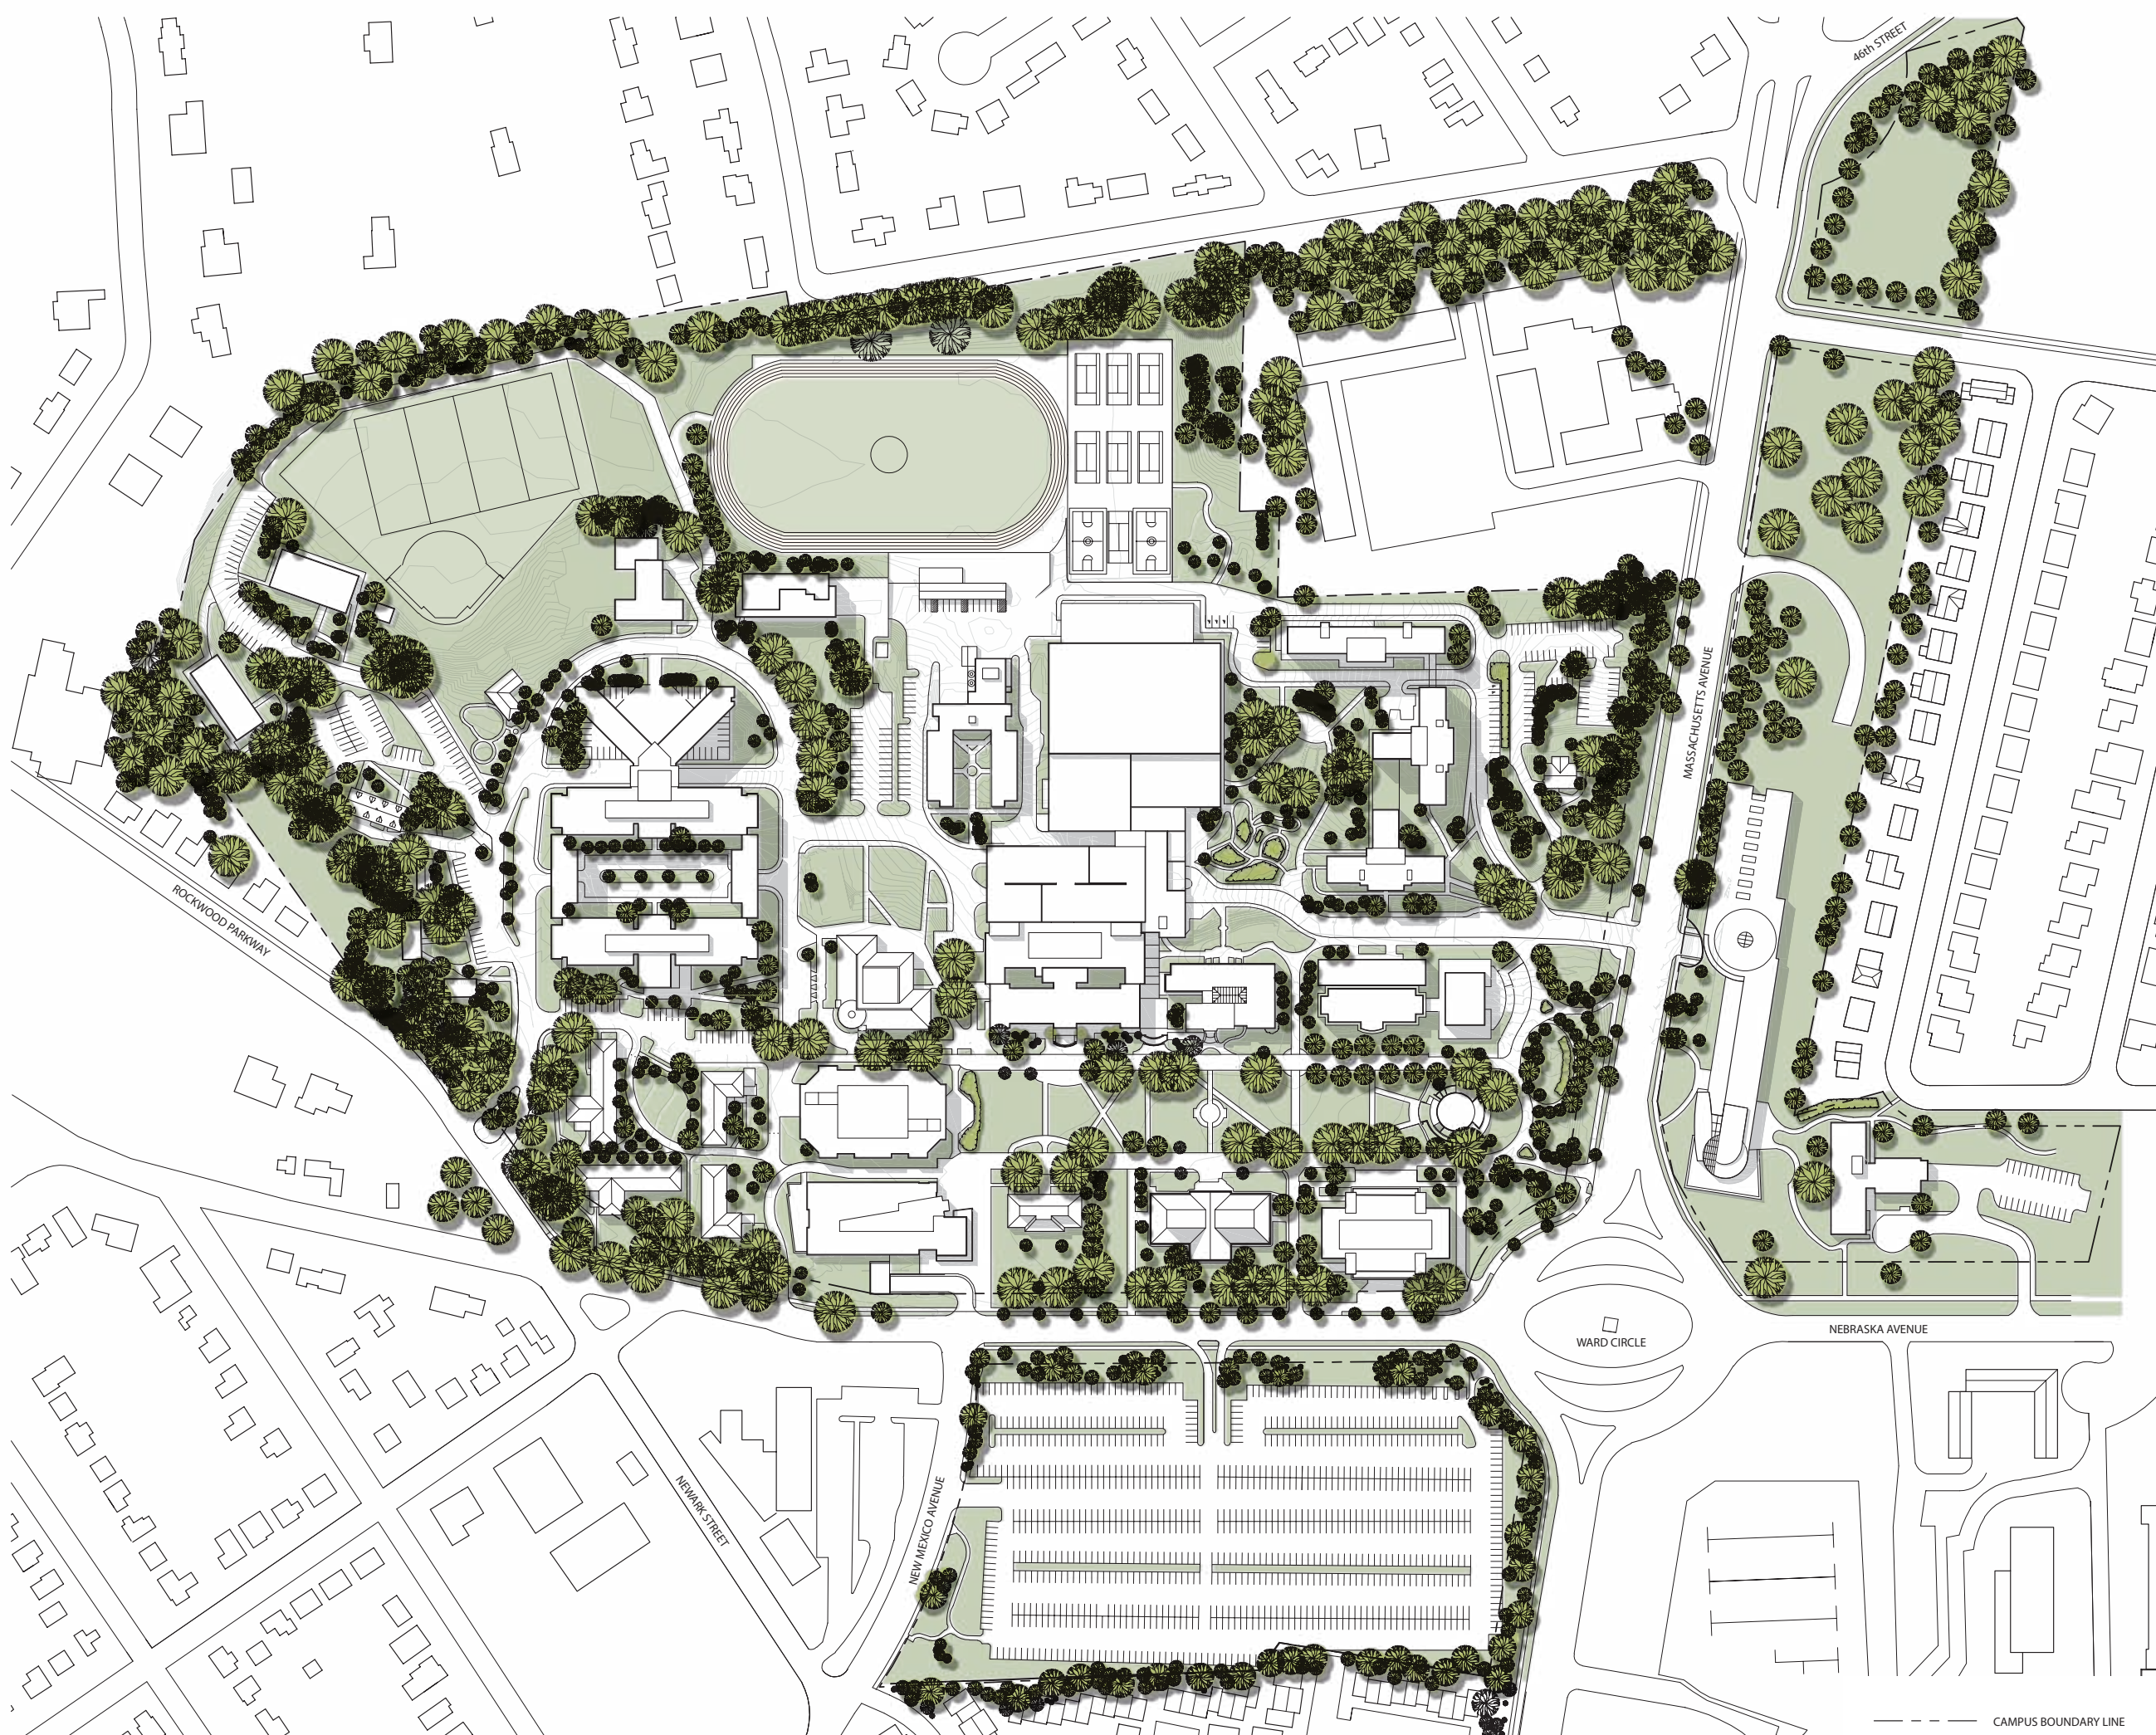

American University
4400 Massachusetts Avenue, NW
Washington DC 20016-8200

Project
**AMERICAN
UNIVERSITY
CAMPUS PLAN
2011**

McKissack McKissack
1401 New York Avenue, NW
Suite 900
Washington DC 20006

EXHIBIT 10

Date
March 14, 2011

Scale
N.T.S. 

Drawing Name
**AERIAL PHOTO
SHOWING MAIN AND
TENLEY CAMPUS**

Drawing No.
10.1

American University
 4400 Massachusetts Avenue, NW
 Washington DC 20016-8200

Project
**AMERICAN
 UNIVERSITY
 CAMPUS PLAN
 2011**

McKissack McKissack
 1401 New York Avenue, NW
 Suite 900
 Washington DC 20006

Date
 March 14, 2011

Drawing Name
**MAIN CAMPUS -
 EXISTING ILLUSTRATIVE
 SITE PLAN**

Drawing No.
 10.2

American University
4400 Massachusetts Avenue, NW
Washington DC 20016-8200

Drawing No.

10.3

--- CAMPUS BOUNDARY LINE