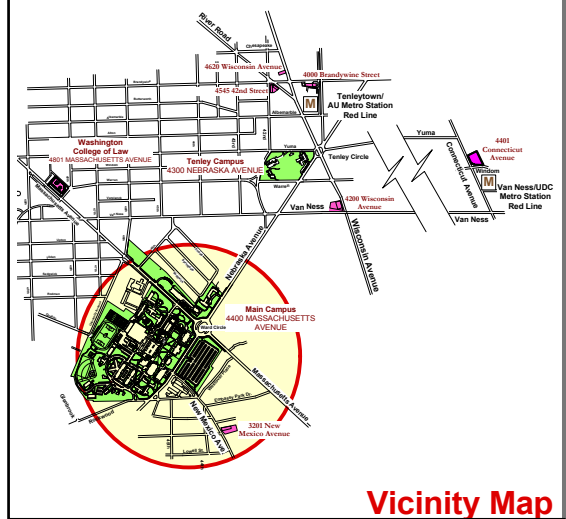

**Washington College of Law**  
 4801 Massachusetts Avenue, N.W.  
 Washington, D.C. 20016

**Vicinity Map**

**Tenley Campus**  
 4000 Brandywine Street  
 4200 Wisconsin Avenue  
 4620 Wisconsin Avenue  
**METRO**

**American University - Main Campus**  
 4400 Massachusetts Avenue, N.W.  
 Washington, D.C. 20016

**AMERICAN UNIVERSITY**  
 WASHINGTON, D.C.  
 Office of University Architect 8-1-13

↑ Vicinity Map

AMERICAN UNIVERSITY