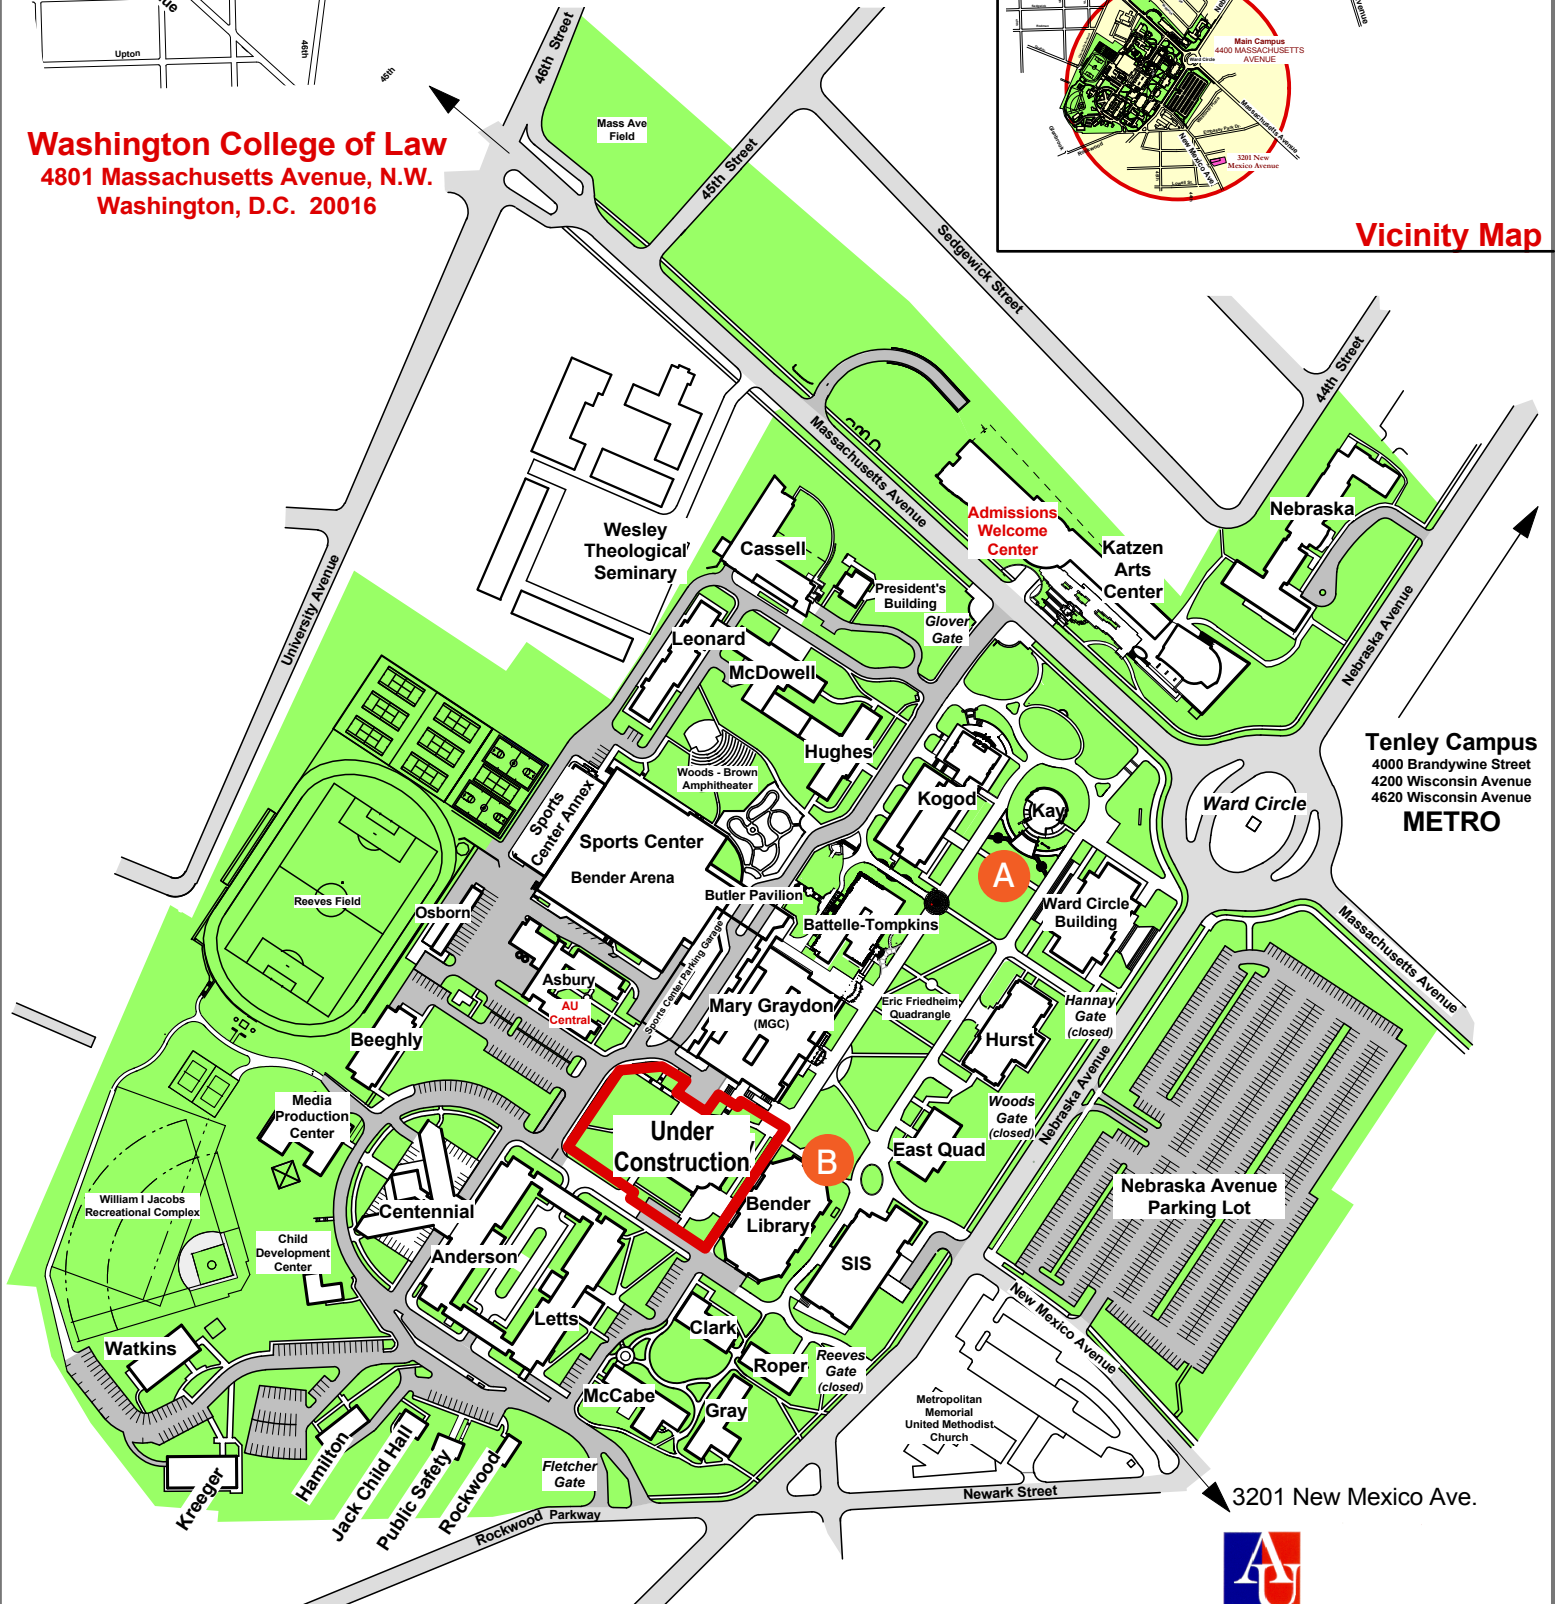

**Washington College of Law**  
 4801 Massachusetts Avenue, N.W.  
 Washington, D.C. 20016

**Vicinity Map**

**Tenley Campus**  
 4000 Brandywine Street  
 4200 Wisconsin Avenue  
 4620 Wisconsin Avenue  
**METRO**

**American University - Main Campus**  
 4400 Massachusetts Avenue, N.W.  
 Washington, D.C. 20016

**AMERICAN UNIVERSITY**  
 WASHINGTON, D.C.  
 Office of University Architect 8-1-13

↑ Vicinity Map

AMERICAN UNIVERSITY