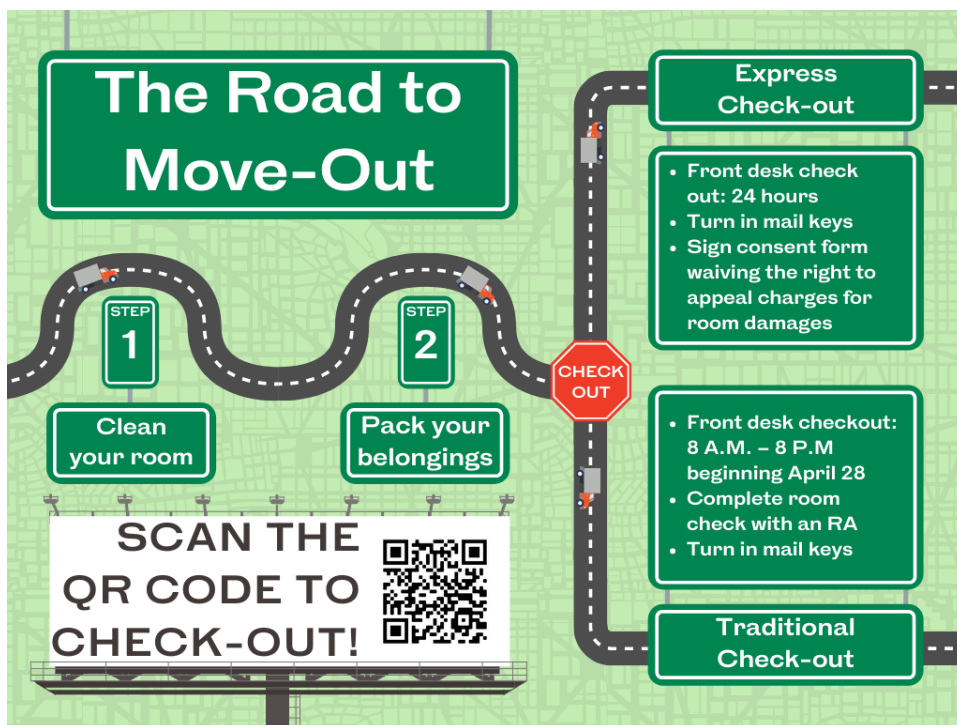

Spring 2022 Closing Update

It is finally time for move-out and hall closing! Make sure you know all of the steps you need to take to exit the residential halls smoothly. As always if you want more in-depth information please visit our [website](#).

The Move-Out Process

Residents can move out using two different check-out methods: express or traditional. For 24/7 check-out availability use express check-out. If you are leaving between 8am–8pm use traditional check-out.

Reminders!

All guest on campus to assist in move-out must adhere to university masking policies.

Before you leave your room and exit the halls make sure you've done everything needed for a smooth and successful check-out process.

Full Details on Our Webpage

[Spring Closing](#)

[Summer Housing](#)

[Housing Portal](#)

[AU Dining Website](#)

Stay connected & follow us!

Follow us on social media to stay up to date on important information, dates, and events.